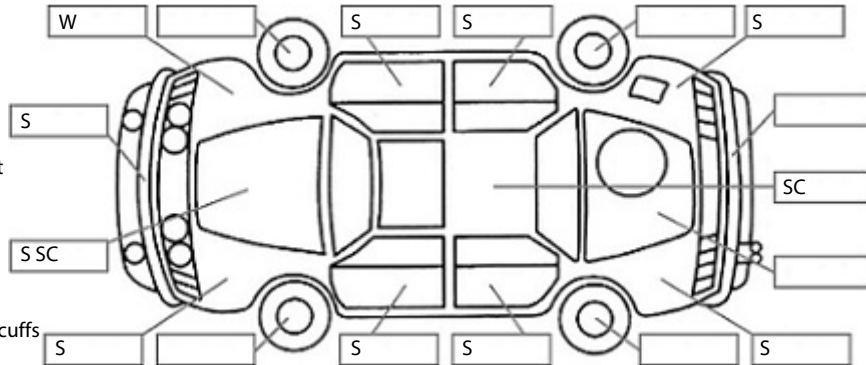

Make: Honda	Model: HR-V	Body Style: SUV
Year: 2016	Registration: KEK625	Reg Expiry: 16 Nov 2024
WoF Expiry: 08 May 2025	Odometer: 65,072 Kms	Good No: 25737475
VIN: MRHRU5850GP063291	Next Service: 75,000km	Service History: Yes

Key:

- S = scratch
- D = dent
- R = rust
- PT = paint defect
- C = crack
- P = pin dent
- * = decals
- SC = stone chips
- W = significant scuffs

Body Inspection Comments

Windscreen stone chips

Note: some defects & blemishes may not be displayed in the diagram

Engine Timing Mechanism: Timing Chain
 Evidence of Cam Belt Replacement: Not Applicable Kms:

	Pass	Fail	N/A
Engine			
Oil level	✓		
Smoke & fumes	✓		
Performance	✓		
Noise	✓		
Cooling System			
Coolant condition	✓		
Performance	✓		
Radiator / Hoses (visual)	✓		
Transmission			
Operation	✓		
Noise	✓		
Clutch			✓
CV joints	✓		
Wheel bearings	✓		
Brakes			
Performance	✓		
Hand Brake	✓		
Tyres (lowest observed tread depth of tyres)			
Left front	4.0	mm	
Right front	4.0	mm	
Left rear	7.0	mm	
Right rear	7.0	mm	
Spare	Yes		
Suspension			
Suspension performance	✓		
Steering performance	✓		
Shock absorbers	✓		
Air Conditioning / Heater			
Operation	✓		
Electrical / Accessories			
Head lights	✓		
Tail lights	✓		
Indicators	✓		
Dashboard warning lights	✓		
Wipers (front & rear)	✓		
Window winder FL	✓		
Window winder FR	✓		
Window winder RL	✓		
Window winder RR	✓		
Rear view mirrors	✓		
Radio (basic test only)	✓		
CD (basic test only)	✓		
Number of keys	2		
Central locking	✓		
Remote locking	✓		
Sat. Nav. (basic test only)			✓
Reversing camera	✓		