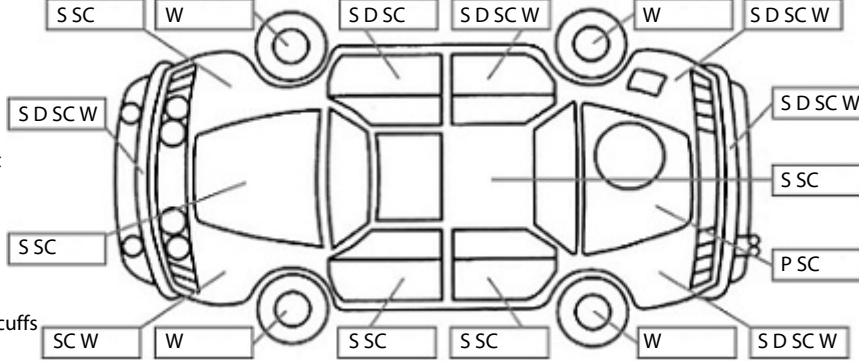

Key:

- S = scratch
- D = dent
- R = rust
- PT = paint defect
- C = crack
- P = pin dent
- * = decals
- SC = stone chips
- W = significant scuffs

Body Inspection Comments

Stone chips front window screen
Missing part of inner guard on RF side
Has a water leak so water under carpet

Note: some defects & blemishes may not be displayed in the diagram

Conditions During Body Inspection: Wet

Under Carriage & Under Bonnet Inspection Comments

No underbody inspection
Cruise control doesn't work

Interior Comments

Seats	marks, wear, missing plastic handle drivers seat
Carpets	marks
Panels	Good
Dashboard	Good

General Comments

Cruise control doesn't work

Road Conditions During Test Drive: Wet

Engine Timing Mechanism: Timing Chain
Evidence of Cam Belt Replacement: Not Applicable Kms: