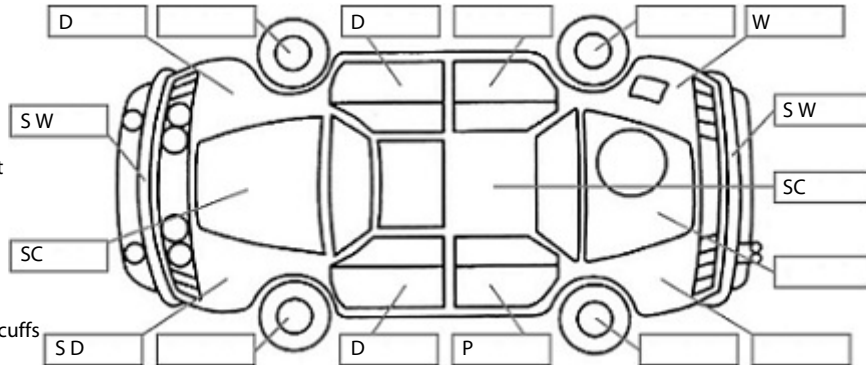

Key:

- S = scratch
- D = dent
- R = rust
- PT = paint defect
- C = crack
- P = pin dent
- * = decals
- SC = stone chips
- W = significant scuffs

Body Inspection Comments

Note: some defects & blemishes may not be displayed in the diagram