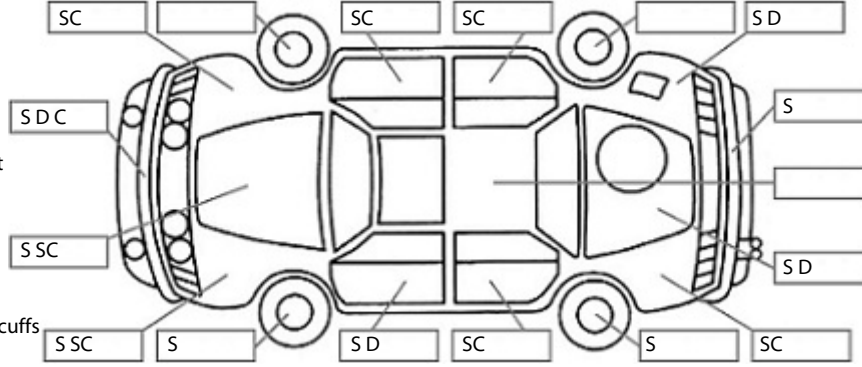

Key:

- S = scratch
- D = dent
- R = rust
- PT = paint defect
- C = crack
- P = pin dent
- * = decals
- SC = stone chips
- W = significant scuffs

Body Inspection Comments

Note: some defects & blemishes may not be displayed in the diagram

LR taillight cracked, RR bumper reflector light broken,

Conditions During Body Inspection: Dry

Under Carriage & Under Bonnet Inspection Comments

Interior Comments

Seats	Good
Carpets	Good
Panels	Good
Dashboard	Good

General Comments

,couldn't find the compressor for flat tyre,

Road Conditions During Test Drive: Dry

Engine Timing Mechanism: Timing Chain
Evidence of Cam Belt Replacement: Not Applicable Kms:

	Pass	Fail	N/A
Engine			
Oil level	✓		
Smoke & fumes	✓		
Performance	✓		
Noise	✓		
Cooling System			
Coolant condition	✓		
Performance	✓		
Radiator / Hoses (visual)	✓		
Transmission			
Operation	✓		
Noise	✓		
Clutch			✓
CV joints	✓		
Wheel bearings	✓		
Brakes			
Performance	✓		
Hand Brake	✓		
Tyres (lowest observed tread depth of tyres)			
Left front	6.2	mm	
Right front	6.1	mm	
Left rear	5.2	mm	
Right rear	5.3	mm	
Spare	N/A		
Suspension			
Suspension performance	✓		
Steering performance	✓		
Shock absorbers	✓		
Air Conditioning / Heater			
Operation	✓		
Electrical / Accessories			
Head lights	✓		
Tail lights	✓		
Indicators	✓		
Dashboard warning lights	✓		
Wipers (front & rear)	✓		
Window winder FL	✓		
Window winder FR	✓		
Window winder RL	✓		
Window winder RR	✓		
Rear view mirrors	✓		
Radio (basic test only)	✓		
CD (basic test only)	✓		
Number of keys	2		
Central locking	✓		
Remote locking	✓		
Sat. Nav. (basic test only)			✓
Reversing camera			✓