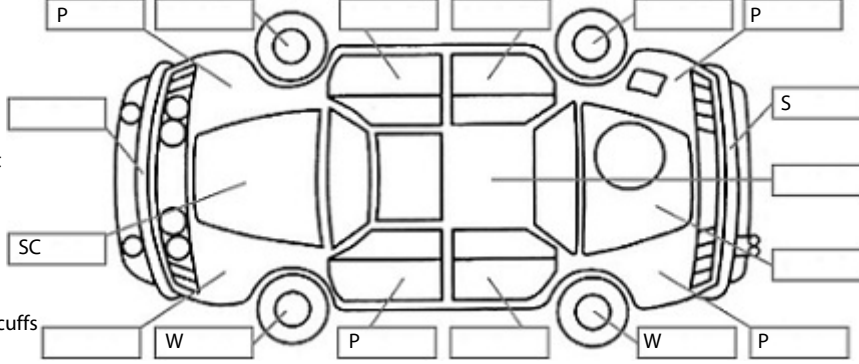

<b>Make:</b> BMW	<b>Model:</b> 2 Series	<b>Body Style:</b> Sports Car
<b>Year:</b> 2014	<b>Registration:</b> HHY129	<b>Reg Expiry:</b> 27 Feb 2025
<b>WoF Expiry:</b> 08 Feb 2025	<b>Odometer:</b> 111,056 Kms	<b>Good No:</b> 25730682
<b>VIN:</b> WBA1J12090VW9462	<b>Next Service:</b> 121000	<b>Service History:</b> No

**Key:**

- S = scratch
- D = dent
- R = rust
- PT = paint defect
- C = crack
- P = pin dent
- \* = decals
- SC = stone chips
- W = significant scuffs

Body Inspection Comments

Note: some defects & blemishes may not be displayed in the diagram

Engine Timing Mechanism: Timing Chain  
Evidence of Cam Belt Replacement: Not Applicable Kms:

	Pass	Fail	N/A
<b>Engine</b>			
Oil level	✓		
Smoke & fumes	✓		
Performance	✓		
Noise	✓		
<b>Cooling System</b>			
Coolant condition	✓		
Performance	✓		
Radiator / Hoses (visual)	✓		
<b>Transmission</b>			
Operation	✓		
Noise	✓		
Clutch			✓
CV joints			✓
Wheel bearings	✓		
<b>Brakes</b>			
Performance	✓		
Hand Brake	✓		
<b>Tyres</b> (lowest observed tread depth of tyres)			
Left front	4.0	mm	
Right front	4.0	mm	
Left rear	5.0	mm	
Right rear	5.0	mm	
Spare	N/A		
<b>Suspension</b>			
Suspension performance	✓		
Steering performance	✓		
Shock absorbers	✓		
<b>Air Conditioning / Heater</b>			
Operation	✓		
<b>Electrical / Accessories</b>			
Head lights	✓		
Tail lights	✓		
Indicators	✓		
Dashboard warning lights	✓		
Wipers (front & rear)	✓		
Window winder FL	✓		
Window winder FR	✓		
Window winder RL			✓
Window winder RR			✓
Rear view mirrors	✓		
Radio (basic test only)	✓		
CD (basic test only)	✓		
Number of keys	2		
Central locking	✓		
Remote locking	✓		
Sat. Nav. (basic test only)			✓
Reversing camera			✓