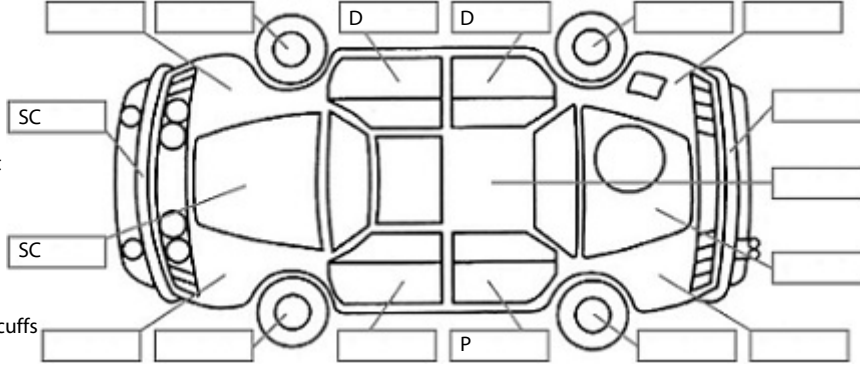

**Key:**

- S = scratch
- D = dent
- R = rust
- PT = paint defect
- C = crack
- P = pin dent
- \* = decals
- SC = stone chips
- W = significant scuffs

Body Inspection Comments

Cargo blind missing

Note: some defects & blemishes may not be displayed in the diagram

Engine Timing Mechanism: Timing Chain  
Evidence of Cam Belt Replacement: Not Applicable Kms:

	Pass	Fail	N/A
<b>Engine</b>			
Oil level	✓		
Smoke & fumes	✓		
Performance	✓		
Noise	✓		
<b>Cooling System</b>			
Coolant condition	✓		
Performance	✓		
Radiator / Hoses (visual)	✓		
<b>Transmission</b>			
Operation	✓		
Noise	✓		
Clutch			✓
CV joints	✓		
Wheel bearings	✓		
<b>Brakes</b>			
Performance	✓		
Hand Brake	✓		
<b>Tyres</b> (lowest observed tread depth of tyres)			
Left front	3	mm	
Right front	3.5	mm	
Left rear	5.5	mm	
Right rear	5.5	mm	
Spare	Yes		
<b>Suspension</b>			
Suspension performance	✓		
Steering performance	✓		
Shock absorbers	✓		
<b>Air Conditioning / Heater</b>			
Operation	✓		
<b>Electrical / Accessories</b>			
Head lights	✓		
Tail lights	✓		
Indicators	✓		
Dashboard warning lights	✓		
Wipers (front & rear)	✓		
Window winder FL	✓		
Window winder FR	✓		
Window winder RL	✓		
Window winder RR	✓		
Rear view mirrors	✓		
Radio (basic test only)	✓		
CD (basic test only)			✓
Number of keys	2		
Central locking	✓		
Remote locking	✓		
Sat. Nav. (basic test only)	✓		
Reversing camera	✓		