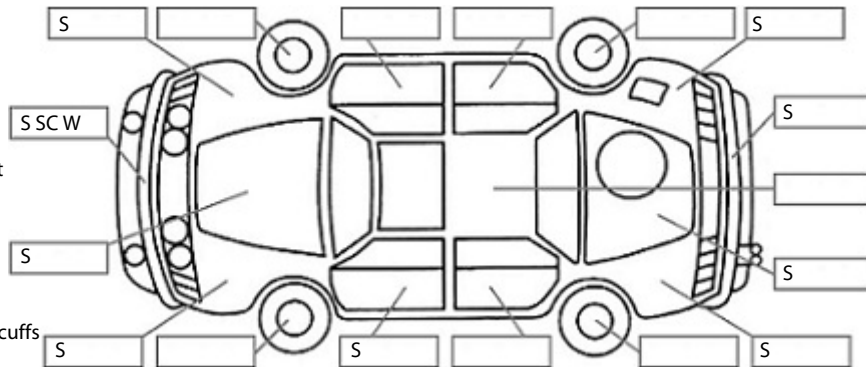

Key:

- S = scratch
- D = dent
- R = rust
- PT = paint defect
- C = crack
- P = pin dent
- * = decals
- SC = stone chips
- W = significant scuffs

Body Inspection Comments

Note: some defects & blemishes may not be displayed in the diagram