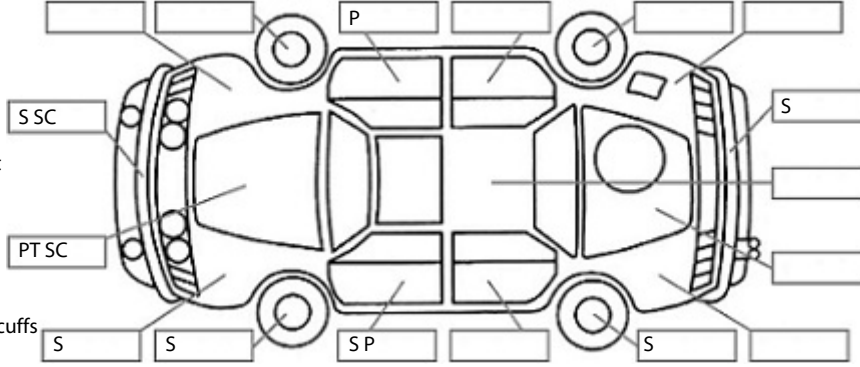

Make: Suzuki	Model: Baleno	Body Style: Hatchback
Year: 2020	Registration: MSY299	Reg Expiry: 01 Jun 2024
WoF Expiry: 15 May 2025	Odometer: 40,287 Kms	Good No: 25726049
VIN: MBHEWB42S0031324	Next Service: 50,287 Kms	Service History: Yes

Key:

- S = scratch
- D = dent
- R = rust
- PT = paint defect
- C = crack
- P = pin dent
- * = decals
- SC = stone chips
- W = significant scuffs

Body Inspection Comments

Minor windscreen chips.

Note: some defects & blemishes may not be displayed in the diagram

Engine Timing Mechanism: Timing Chain
Evidence of Cam Belt Replacement: Not Applicable Kms:

	Pass	Fail	N/A
Engine			
Oil level	✓		
Smoke & fumes	✓		
Performance	✓		
Noise	✓		
Cooling System			
Coolant condition	✓		
Performance	✓		
Radiator / Hoses (visual)	✓		
Transmission			
Operation	✓		
Noise	✓		
Clutch			✓
CV joints	✓		
Wheel bearings	✓		
Brakes			
Performance	✓		
Hand Brake	✓		
Tyres (lowest observed tread depth of tyres)			
Left front	5.1	mm	
Right front	5.8	mm	
Left rear	6.1	mm	
Right rear	6.1	mm	
Spare	Yes		
Suspension			
Suspension performance	✓		
Steering performance	✓		
Shock absorbers	✓		
Air Conditioning / Heater			
Operation	✓		
Electrical / Accessories			
Head lights	✓		
Tail lights	✓		
Indicators	✓		
Dashboard warning lights	✓		
Wipers (front & rear)	✓		
Window winder FL	✓		
Window winder FR	✓		
Window winder RL	✓		
Window winder RR	✓		
Rear view mirrors	✓		
Radio (basic test only)	✓		
CD (basic test only)			✓
Number of keys	2		
Central locking	✓		
Remote locking	✓		
Sat. Nav. (basic test only)	✓		
Reversing camera	✓		