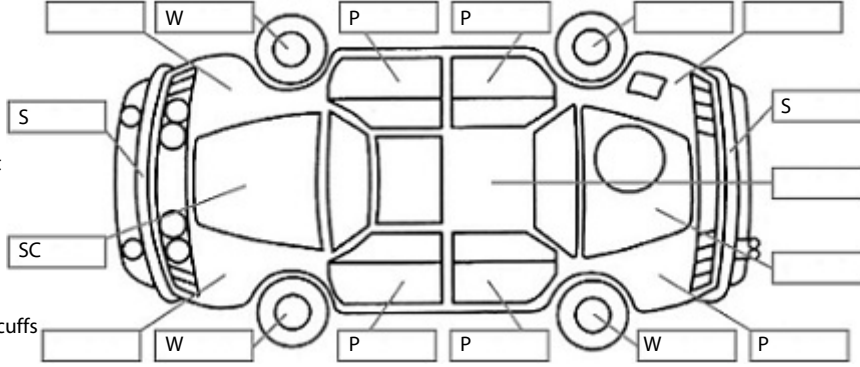

Make: Mazda	Model: Biante	Body Style: Van
Year: 2017	Registration: NGR267	Reg Expiry: 01 Dec 2024
WoF Expiry: 23 May 2025	Odometer: 117,889 Kms	Good No: 25725919
VIN: 7AT0C145X20117630	Next Service: 127000kms	Service History: No

Key:

- S = scratch
- D = dent
- R = rust
- PT = paint defect
- C = crack
- P = pin dent
- * = decals
- SC = stone chips
- W = significant scuffs

Body Inspection Comments

Note: some defects & blemishes may not be displayed in the diagram

Engine Timing Mechanism: Timing Chain
Evidence of Cam Belt Replacement: Not Applicable Kms:

	Pass	Fail	N/A
Engine			
Oil level	✓		
Smoke & fumes	✓		
Performance	✓		
Noise	✓		
Cooling System			
Coolant condition	✓		
Performance	✓		
Radiator / Hoses (visual)	✓		
Transmission			
Operation	✓		
Noise	✓		
Clutch			✓
CV joints	✓		
Wheel bearings	✓		
Brakes			
Performance	✓		
Hand Brake	✓		
Tyres (lowest observed tread depth of tyres)			
Left front	7	mm	
Right front	7	mm	
Left rear	4.0	mm	
Right rear	4.0	mm	
Spare		N/A	
Suspension			
Suspension performance	✓		
Steering performance	✓		
Shock absorbers	✓		
Air Conditioning / Heater			
Operation	✓		
Electrical / Accessories			
Head lights	✓		
Tail lights	✓		
Indicators	✓		
Dashboard warning lights	✓		
Wipers (front & rear)	✓		
Window winder FL	✓		
Window winder FR	✓		
Window winder RL	✓		
Window winder RR	✓		
Rear view mirrors	✓		
Radio (basic test only)	✓		
CD (basic test only)			✓
Number of keys	1		
Central locking	✓		
Remote locking		✓	
Sat. Nav. (basic test only)			✓
Reversing camera	✓		