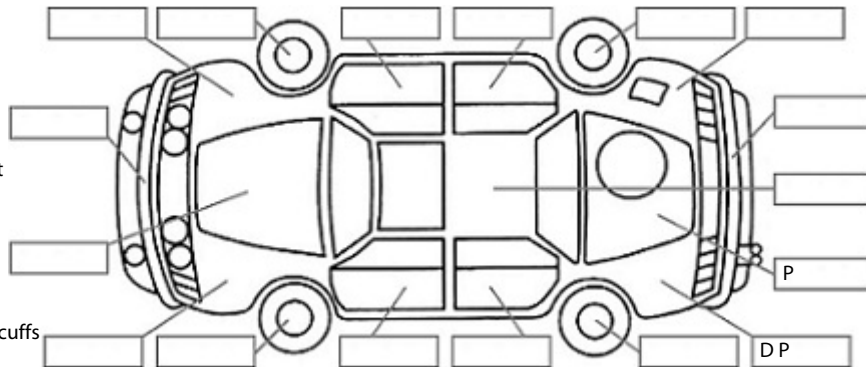

Key:

- S = scratch
- D = dent
- R = rust
- PT = paint defect
- C = crack
- P = pin dent
- * = decals
- SC = stone chips
- W = significant scuffs

Body Inspection Comments

Dents and rust around tray area

Note: some defects & blemishes may not be displayed in the diagram