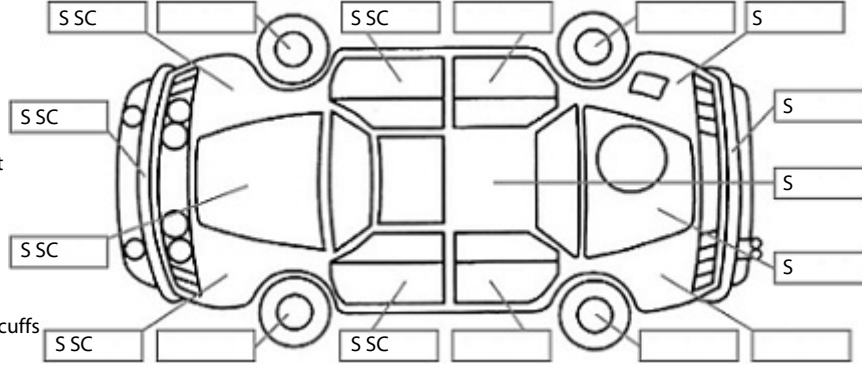

Key:

- S = scratch
- D = dent
- R = rust
- PT = paint defect
- C = crack
- P = pin dent
- * = decals
- SC = stone chips
- W = significant scuffs

Body Inspection Comments

Note: some defects & blemishes may not be displayed in the diagram