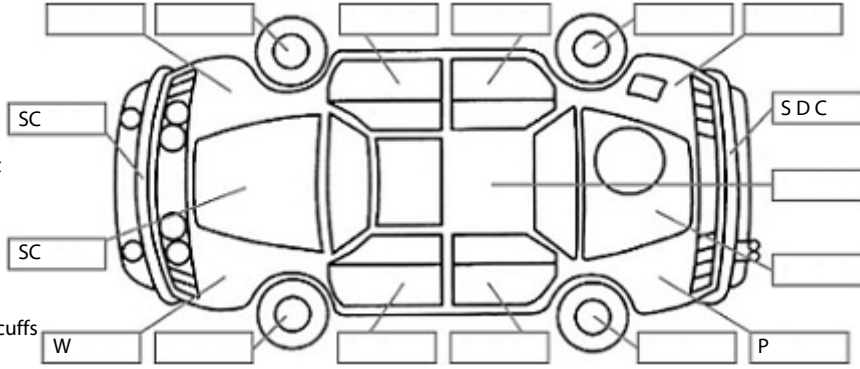

Key:

- S = scratch
- D = dent
- R = rust
- PT = paint defect
- C = crack
- P = pin dent
- * = decals
- SC = stone chips
- W = significant scuffs

Body Inspection Comments

Note: some defects & blemishes may not be displayed in the diagram

Engine Timing Mechanism: Timing Chain
Evidence of Cam Belt Replacement: Not Applicable Kms:

	Pass	Fail	N/A
Engine			
Oil level	✓		
Smoke & fumes	✓		
Performance	✓		
Noise	✓		
Cooling System			
Coolant condition	✓		
Performance	✓		
Radiator / Hoses (visual)	✓		
Transmission			
Operation	✓		
Noise	✓		
Clutch			✓
CV joints	✓		
Wheel bearings	✓		
Brakes			
Performance	✓		
Hand Brake	✓		
Tyres (lowest observed tread depth of tyres)			
Left front	3.0	mm	
Right front	3.0	mm	
Left rear	4.0	mm	
Right rear	4.0	mm	
Spare	N/A		
Suspension			
Suspension performance	✓		
Steering performance	✓		
Shock absorbers	✓		
Air Conditioning / Heater			
Operation	✓		
Electrical / Accessories			
Head lights	✓		
Tail lights	✓		
Indicators	✓		
Dashboard warning lights	✓		
Wipers (front & rear)	✓		
Window winder FL	✓		
Window winder FR	✓		
Window winder RL	✓		
Window winder RR	✓		
Rear view mirrors	✓		
Radio (basic test only)	✓		
CD (basic test only)			✓
Number of keys	2		
Central locking	✓		
Remote locking	✓		
Sat. Nav. (basic test only)			✓
Reversing camera			✓