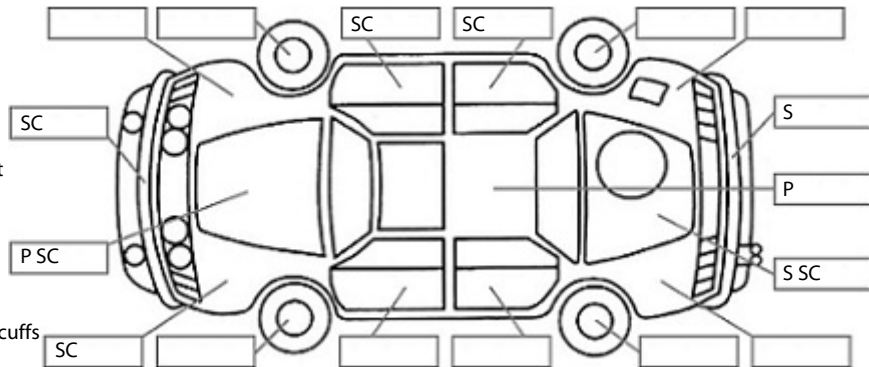

Make: Subaru	Model: XV	Body Style: SUV
Year: 2019	Registration: MEF735	Reg Expiry: 28 May 2024
WoF Expiry: 18 May 2025	Odometer: 84,414 Kms	Good No: 25722741
VIN: JF1GT7KL5KG064287	Next Service: 90,000 kms	Service History: Yes

Key:

- S = scratch
- D = dent
- R = rust
- PT = paint defect
- C = crack
- P = pin dent
- * = decals
- SC = stone chips
- W = significant scuffs

Body Inspection Comments

Note: some defects & blemishes may not be displayed in the diagram

Engine Timing Mechanism: Timing Chain
 Evidence of Cam Belt Replacement: Not Applicable Kms:

	Pass	Fail	N/A
Engine			
Oil level	✓		
Smoke & fumes	✓		
Performance	✓		
Noise	✓		
Cooling System			
Coolant condition	✓		
Performance	✓		
Radiator / Hoses (visual)	✓		
Transmission			
Operation	✓		
Noise	✓		
Clutch			✓
CV joints	✓		
Wheel bearings	✓		
Brakes			
Performance	✓		
Hand Brake	✓		
Tyres (lowest observed tread depth of tyres)			
Left front	4.0	mm	
Right front	4.5	mm	
Left rear	4.0	mm	
Right rear	4.0	mm	
Spare	Yes		
Suspension			
Suspension performance	✓		
Steering performance	✓		
Shock absorbers	✓		
Air Conditioning / Heater			
Operation	✓		
Electrical / Accessories			
Head lights	✓		
Tail lights	✓		
Indicators	✓		
Dashboard warning lights	✓		
Wipers (front & rear)	✓		
Window winder FL	✓		
Window winder FR	✓		
Window winder RL	✓		
Window winder RR	✓		
Rear view mirrors	✓		
Radio (basic test only)	✓		
CD (basic test only)	✓		
Number of keys	2		
Central locking	✓		
Remote locking	✓		
Sat. Nav. (basic test only)			✓
Reversing camera	✓		