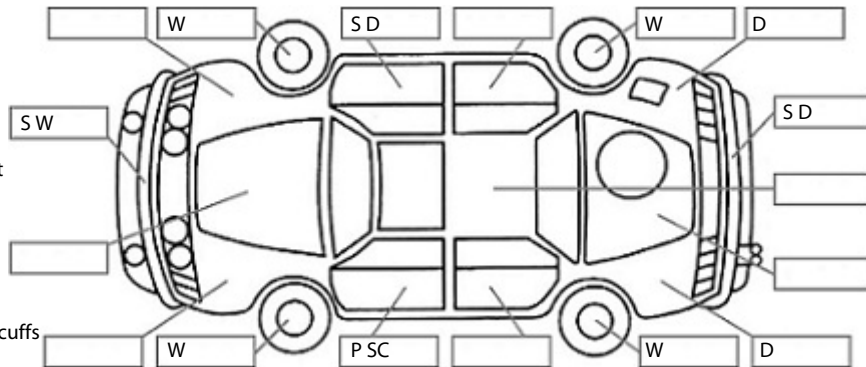

Key:

- S = scratch
- D = dent
- R = rust
- PT = paint defect
- C = crack
- P = pin dent
- * = decals
- SC = stone chips
- W = significant scuffs

Body Inspection Comments

Note: some defects & blemishes may not be displayed in the diagram

- Rear wiper blade torn.
- Right B pillar dents/scratches.
- Rear tow eye cover missing.
- 1x key remote damage.

Conditions During Body Inspection: Dry

Under Carriage & Under Bonnet Inspection Comments

- Front wheel drive.
- RR tyre sidewall damaged/bubbled.
- Engine underbody trays damaged/oily.
- RF tyre puncture.