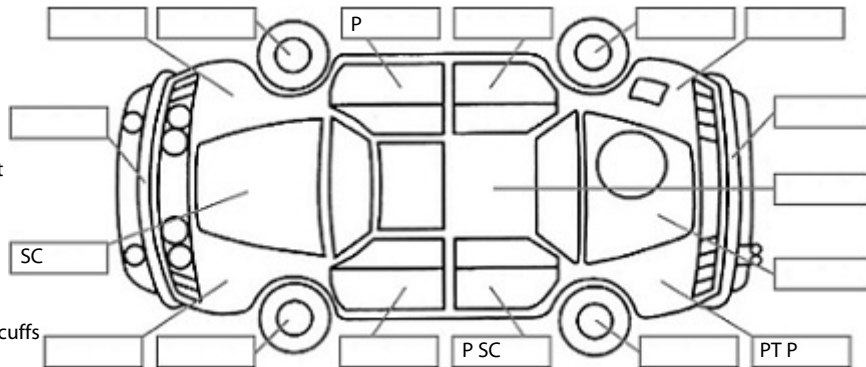

Make: Nissan	Model: NV350	Body Style: Van
Year: 2016	Registration: PSY272	Reg Expiry: 06 Sep 2024
WoF Expiry: 14 Mar 2025	Odometer: 83,318 Kms	Good No: 25721775
VIN: 7AT0DH8RX22033247	Next Service: 93320 kms	Service History: No

Key:

- S = scratch
- D = dent
- R = rust
- PT = paint defect
- C = crack
- P = pin dent
- * = decals
- SC = stone chips
- W = significant scuffs

Body Inspection Comments

Minor windscreen chips.

Note: some defects & blemishes may not be displayed in the diagram

Engine Timing Mechanism: Timing Chain
 Evidence of Cam Belt Replacement: Not Applicable Kms:

	Pass	Fail	N/A
Engine			
Oil level	✓		
Smoke & fumes	✓		
Performance	✓		
Noise	✓		
Cooling System			
Coolant condition	✓		
Performance	✓		
Radiator / Hoses (visual)	✓		
Transmission			
Operation	✓		
Noise	✓		
Clutch			✓
CV joints	✓		
Wheel bearings	✓		
Brakes			
Performance	✓		
Hand Brake	✓		
Tyres (lowest observed tread depth of tyres)			
Left front	6.5	mm	
Right front	6.8	mm	
Left rear	6.8	mm	
Right rear	6.6	mm	
Spare	Yes		
Suspension			
Suspension performance	✓		
Steering performance	✓		
Shock absorbers	✓		
Air Conditioning / Heater			
Operation	✓		
Electrical / Accessories			
Head lights	✓		
Tail lights	✓		
Indicators	✓		
Dashboard warning lights	✓		
Wipers (front & rear)	✓		
Window winder FL	✓		
Window winder FR	✓		
Window winder RL			✓
Window winder RR			✓
Rear view mirrors	✓		
Radio (basic test only)	✓		
CD (basic test only)	✓		
Number of keys	1		
Central locking	✓		
Remote locking	✓		
Sat. Nav. (basic test only)			✓
Reversing camera	✓		