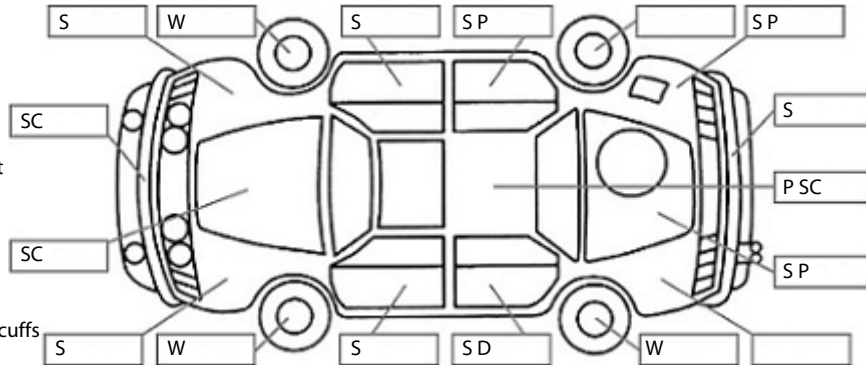

Key:

- S = scratch
- D = dent
- R = rust
- PT = paint defect
- C = crack
- P = pin dent
- * = decals
- SC = stone chips
- W = significant scuffs

Note: some defects & blemishes may not be displayed in the diagram

Body Inspection Comments

- Holes on deck steel
- Hole on both side's interior pillars
- Tailgate seal torn
- Roof hood lining torn and joiner strip missing

Conditions During Body Inspection: Wet

Under Carriage & Under Bonnet Inspection Comments