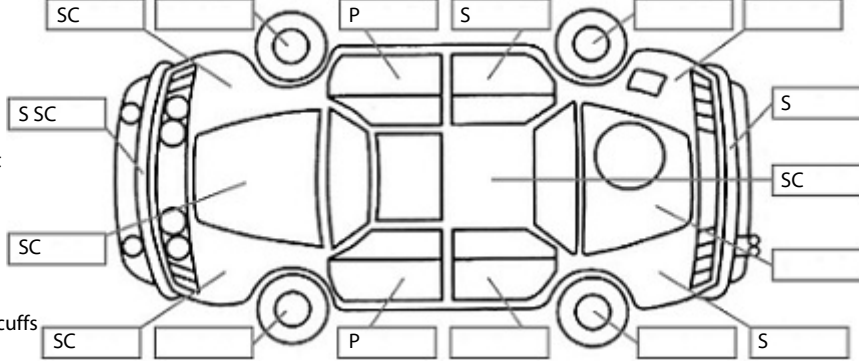

Key:

- S = scratch
- D = dent
- R = rust
- PT = paint defect
- C = crack
- P = pin dent
- * = decals
- SC = stone chips
- W = significant scuffs

Body Inspection Comments

Windscreen has minor stone chips

Note: some defects & blemishes may not be displayed in the diagram