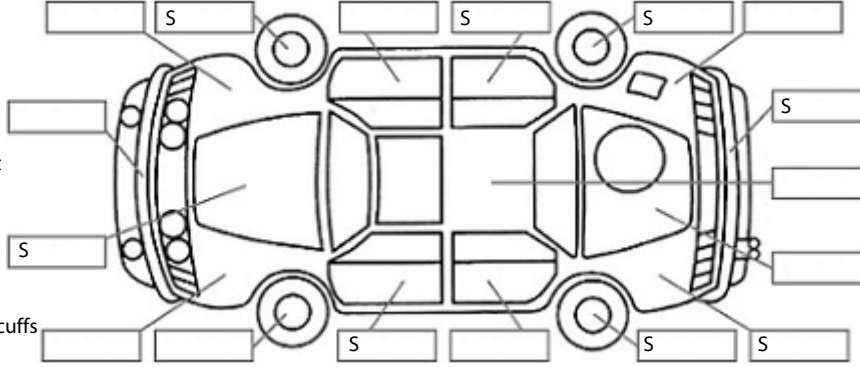

**Key:**

- S = scratch
- D = dent
- R = rust
- PT = paint defect
- C = crack
- P = pin dent
- \* = decals
- SC = stone chips
- W = significant scuffs

Body Inspection Comments

Note: some defects & blemishes may not be displayed in the diagram

Engine Timing Mechanism: Timing Chain  
Evidence of Cam Belt Replacement: Not Applicable Kms:

	Pass	Fail	N/A
<b>Engine</b>			
Oil level	✓		
Smoke & fumes	✓		
Performance	✓		
Noise	✓		
<b>Cooling System</b>			
Coolant condition	✓		
Performance	✓		
Radiator / Hoses (visual)	✓		
<b>Transmission</b>			
Operation	✓		
Noise	✓		
Clutch			✓
CV joints	✓		
Wheel bearings	✓		
<b>Brakes</b>			
Performance	✓		
Hand Brake	✓		
<b>Tyres</b> (lowest observed tread depth of tyres)			
Left front	7	mm	
Right front	7	mm	
Left rear	7	mm	
Right rear	7	mm	
Spare		Yes	
<b>Suspension</b>			
Suspension performance	✓		
Steering performance	✓		
Shock absorbers	✓		
<b>Air Conditioning / Heater</b>			
Operation	✓		
<b>Electrical / Accessories</b>			
Head lights	✓		
Tail lights	✓		
Indicators	✓		
Dashboard warning lights	✓		
Wipers (front & rear)	✓		
Window winder FL	✓		
Window winder FR	✓		
Window winder RL	✓		
Window winder RR	✓		
Rear view mirrors	✓		
Radio (basic test only)	✓		
CD (basic test only)	✓		
Number of keys	2		
Central locking	✓		
Remote locking	✓		
Sat. Nav. (basic test only)			✓
Reversing camera			✓