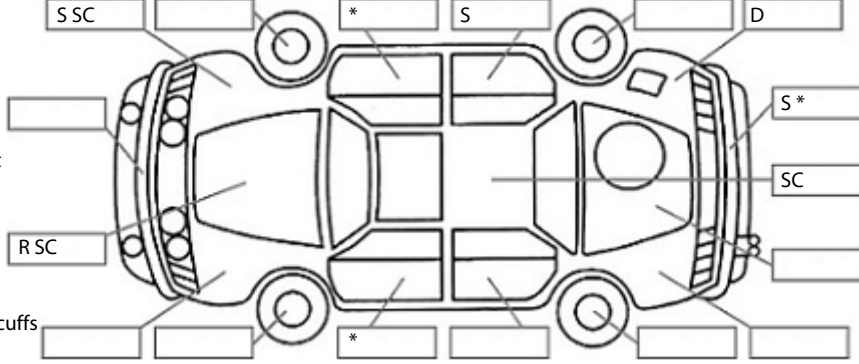

**Key:**

- S = scratch
- D = dent
- R = rust
- PT = paint defect
- C = crack
- P = pin dent
- \* = decals
- SC = stone chips
- W = significant scuffs

Body Inspection Comments

Vehicle sign written

Note: some defects & blemishes may not be displayed in the diagram

Engine Timing Mechanism: Timing Chain  
Evidence of Cam Belt Replacement: Not Applicable Kms:

	Pass	Fail	N/A
<b>Engine</b>			
Oil level	✓		
Smoke & fumes	✓		
Performance	✓		
Noise	✓		
<b>Cooling System</b>			
Coolant condition	✓		
Performance	✓		
Radiator / Hoses (visual)	✓		
<b>Transmission</b>			
Operation	✓		
Noise	✓		
Clutch			✓
CV joints	✓		
Wheel bearings	✓		
<b>Brakes</b>			
Performance	✓		
Hand Brake	✓		
<b>Tyres</b> (lowest observed tread depth of tyres)			
Left front	5.0	mm	
Right front	5.0	mm	
Left rear	6.5	mm	
Right rear	6.5	mm	
Spare	Yes		
<b>Suspension</b>			
Suspension performance	✓		
Steering performance	✓		
Shock absorbers	✓		
<b>Air Conditioning / Heater</b>			
Operation	✓		
<b>Electrical / Accessories</b>			
Head lights	✓		
Tail lights	✓		
Indicators	✓		
Dashboard warning lights	✓		
Wipers (front & rear)	✓		
Window winder FL	✓		
Window winder FR	✓		
Window winder RL	✓		
Window winder RR	✓		
Rear view mirrors	✓		
Radio (basic test only)	✓		
CD (basic test only)			✓
Number of keys	1		
Central locking	✓		
Remote locking	✓		
Sat. Nav. (basic test only)	✓		
Reversing camera	✓		