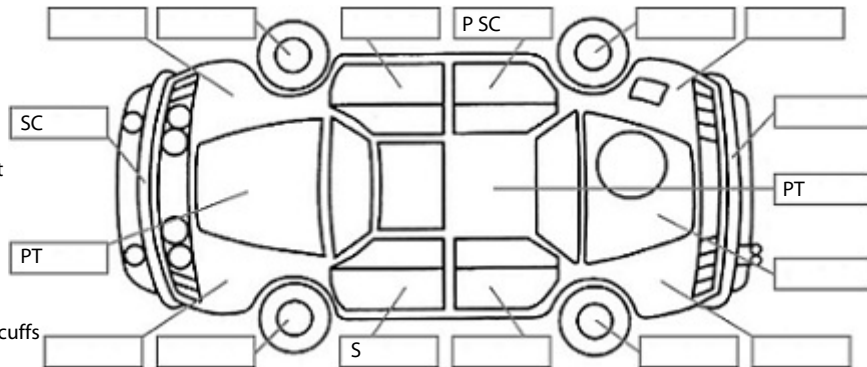

Key:

- S = scratch
- D = dent
- R = rust
- PT = paint defect
- C = crack
- P = pin dent
- * = decals
- SC = stone chips
- W = significant scuffs

Body Inspection Comments

Aerial broken

Note: some defects & blemishes may not be displayed in the diagram

Engine Timing Mechanism: Timing Chain
 Evidence of Cam Belt Replacement: Not Applicable Kms:

	Pass	Fail	N/A
Engine			
Oil level	✓		
Smoke & fumes	✓		
Performance	✓		
Noise	✓		
Cooling System			
Coolant condition	✓		
Performance	✓		
Radiator / Hoses (visual)	✓		
Transmission			
Operation	✓		
Noise	✓		
Clutch			✓
CV joints	✓		
Wheel bearings	✓		
Brakes			
Performance	✓		
Hand Brake	✓		
Tyres (lowest observed tread depth of tyres)			
Left front	6.5	mm	
Right front	6.5	mm	
Left rear	7.0	mm	
Right rear	7.0	mm	
Spare	Yes		
Suspension			
Suspension performance	✓		
Steering performance	✓		
Shock absorbers	✓		
Air Conditioning / Heater			
Operation	✓		
Electrical / Accessories			
Head lights	✓		
Tail lights	✓		
Indicators	✓		
Dashboard warning lights	✓		
Wipers (front & rear)	✓		
Window winder FL	✓		
Window winder FR	✓		
Window winder RL	✓		
Window winder RR	✓		
Rear view mirrors	✓		
Radio (basic test only)	✓		
CD (basic test only)	✓		
Number of keys	1		
Central locking	✓		
Remote locking	✓		
Sat. Nav. (basic test only)			✓
Reversing camera			✓