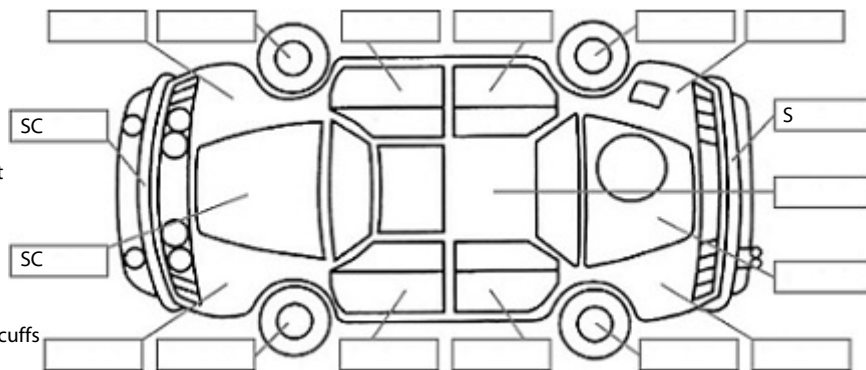

<b>Make:</b> Hyundai	<b>Model:</b> Santa FE	<b>Body Style:</b> SUV
<b>Year:</b> 2017	<b>Registration:</b> KPG182	<b>Reg Expiry:</b> 28 May 2024
<b>WoF Expiry:</b> 08 May 2025	<b>Odometer:</b> 179,327 Kms	<b>Good No:</b> 25714233
<b>VIN:</b> KMHST81XSHU75002	<b>Next Service:</b> 180000	<b>Service History:</b> Yes

**Key:**

- S = scratch
- D = dent
- R = rust
- PT = paint defect
- C = crack
- P = pin dent
- \* = decals
- SC = stone chips
- W = significant scuffs

Body Inspection Comments

Note: some defects &amp; blemishes may not be displayed in the diagram