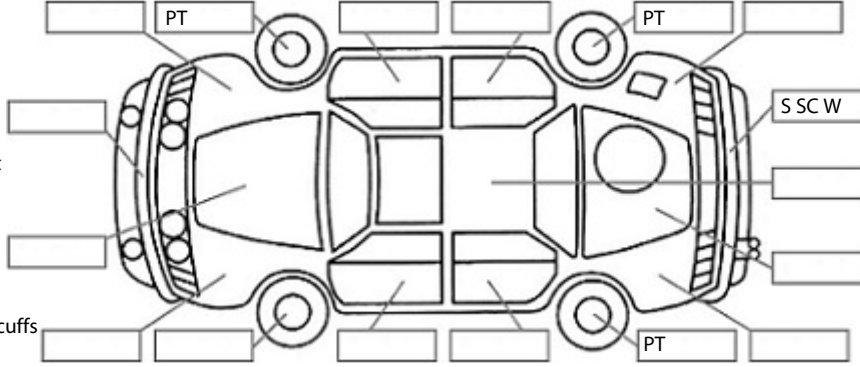

Key:

- S = scratch
- D = dent
- R = rust
- PT = paint defect
- C = crack
- P = pin dent
- * = decals
- SC = stone chips
- W = significant scuffs

Body Inspection Comments

Note: some defects & blemishes may not be displayed in the diagram

Engine Timing Mechanism: Timing Chain
Evidence of Cam Belt Replacement: Not Applicable Kms:

	Pass	Fail	N/A
Engine			
Oil level	✓		
Smoke & fumes	✓		
Performance	✓		
Noise	✓		
Cooling System			
Coolant condition	✓		
Performance	✓		
Radiator / Hoses (visual)	✓		
Transmission			
Operation	✓		
Noise	✓		
Clutch			✓
CV joints	✓		
Wheel bearings	✓		
Brakes			
Performance	✓		
Hand Brake	✓		
Tyres (lowest observed tread depth of tyres)			
Left front	4.8	mm	
Right front	4.8	mm	
Left rear	5.0	mm	
Right rear	5.1	mm	
Spare	Yes		
Suspension			
Suspension performance	✓		
Steering performance	✓		
Shock absorbers	✓		
Air Conditioning / Heater			
Operation	✓		
Electrical / Accessories			
Head lights	✓		
Tail lights	✓		
Indicators	✓		
Dashboard warning lights	✓		
Wipers (front & rear)	✓		
Window winder FL	✓		
Window winder FR	✓		
Window winder RL	✓		
Window winder RR	✓		
Rear view mirrors	✓		
Radio (basic test only)	✓		
CD (basic test only)	✓		
Number of keys	2		
Central locking	✓		
Remote locking	✓		
Sat. Nav. (basic test only)			✓
Reversing camera	✓		