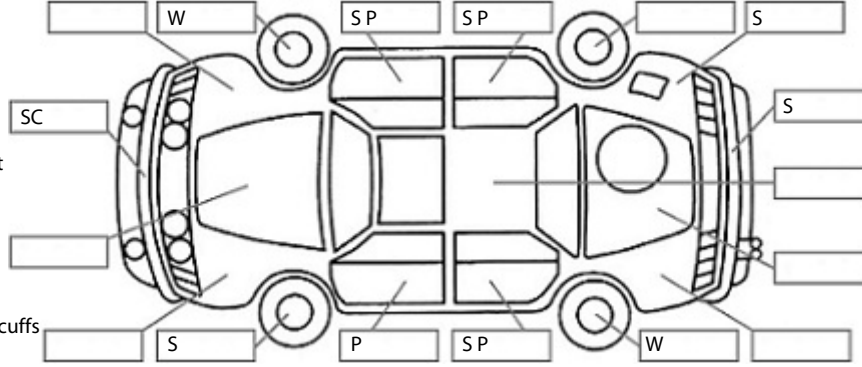

<b>Make:</b> Ssangyong	<b>Model:</b> Rexton	<b>Body Style:</b> SUV
<b>Year:</b> 2015	<b>Registration:</b> JKP459	<b>Reg Expiry:</b> 29 Oct 2024
<b>WoF Expiry:</b> 21 May 2025	<b>Odometer:</b> 150,862 Kms	<b>Good No:</b> 25712867
<b>VIN:</b> KPTH0B1TSP348517	<b>Next Service:</b> 160000	<b>Service History:</b> No

**Key:**

- S = scratch
- D = dent
- R = rust
- PT = paint defect
- C = crack
- P = pin dent
- \* = decals
- SC = stone chips
- W = significant scuffs

Body Inspection Comments

Note: some defects & blemishes may not be displayed in the diagram

Road Conditions During Test Drive: Dry

Engine Timing Mechanism: Timing Chain  
Evidence of Cam Belt Replacement: Not Applicable Kms:

	Pass	Fail	N/A
<b>Engine</b>			
Oil level	✓		
Smoke & fumes	✓		
Performance	✓		
Noise	✓		
<b>Cooling System</b>			
Coolant condition	✓		
Performance	✓		
Radiator / Hoses (visual)	✓		
<b>Transmission</b>			
Operation	✓		
Noise	✓		
Clutch			✓
CV joints	✓		
Wheel bearings	✓		
<b>Brakes</b>			
Performance	✓		
Hand Brake	✓		
<b>Tyres</b> (lowest observed tread depth of tyres)			
Left front	7	mm	
Right front	7	mm	
Left rear	7	mm	
Right rear	7	mm	
Spare		Yes	
<b>Suspension</b>			
Suspension performance	✓		
Steering performance	✓		
Shock absorbers	✓		
<b>Air Conditioning / Heater</b>			
Operation	✓		
<b>Electrical / Accessories</b>			
Head lights	✓		
Tail lights	✓		
Indicators	✓		
Dashboard warning lights	✓		
Wipers (front & rear)	✓		
Window winder FL	✓		
Window winder FR	✓		
Window winder RL	✓		
Window winder RR	✓		
Rear view mirrors	✓		
Radio (basic test only)	✓		
CD (basic test only)	✓		
Number of keys	2		
Central locking	✓		
Remote locking	✓		
Sat. Nav. (basic test only)			✓
Reversing camera	✓		