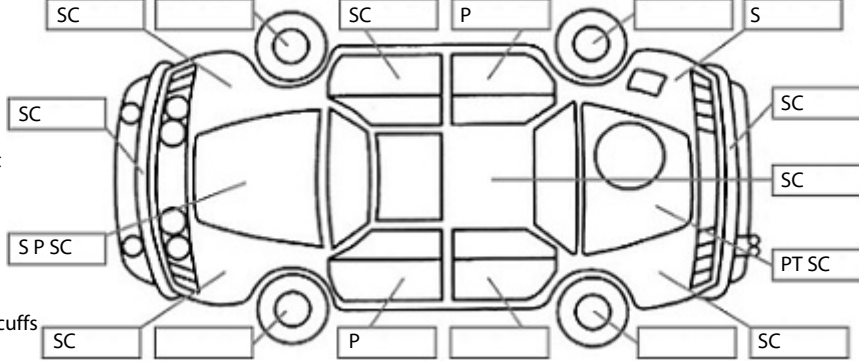

Key:

- S = scratch
- D = dent
- R = rust
- PT = paint defect
- C = crack
- P = pin dent
- * = decals
- SC = stone chips
- W = significant scuffs

Body Inspection Comments

Note: some defects & blemishes may not be displayed in the diagram

Engine Timing Mechanism: Timing Chain
Evidence of Cam Belt Replacement: Not Applicable Kms:

	Pass	Fail	N/A
Engine			
Oil level	✓		
Smoke & fumes	✓		
Performance	✓		
Noise	✓		
Cooling System			
Coolant condition	✓		
Performance	✓		
Radiator / Hoses (visual)	✓		
Transmission			
Operation	✓		
Noise	✓		
Clutch			✓
CV joints	✓		
Wheel bearings	✓		
Brakes			
Performance	✓		
Hand Brake	✓		
Tyres (lowest observed tread depth of tyres)			
Left front	7.0	mm	
Right front	6.5	mm	
Left rear	7.0	mm	
Right rear	7.0	mm	
Spare	Yes		
Suspension			
Suspension performance	✓		
Steering performance	✓		
Shock absorbers	✓		
Air Conditioning / Heater			
Operation	✓		
Electrical / Accessories			
Head lights	✓		
Tail lights	✓		
Indicators	✓		
Dashboard warning lights	✓		
Wipers (front & rear)	✓		
Window winder FL	✓		
Window winder FR	✓		
Window winder RL	✓		
Window winder RR	✓		
Rear view mirrors	✓		
Radio (basic test only)	✓		
CD (basic test only)			✓
Number of keys	2		
Central locking	✓		
Remote locking	✓		
Sat. Nav. (basic test only)			✓
Reversing camera	✓		