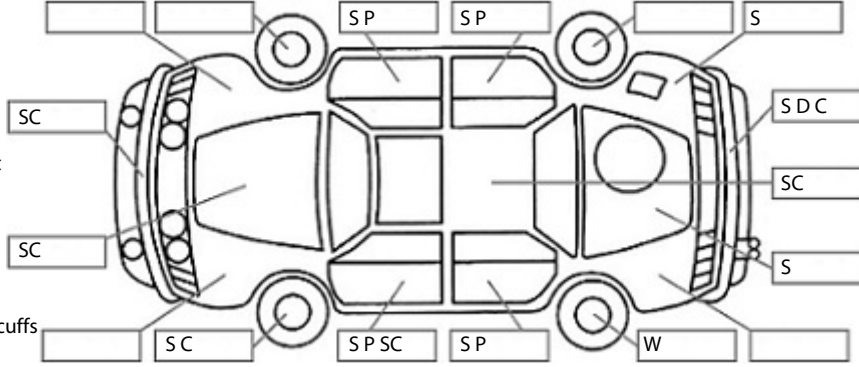

Make: Toyota	Model: Corolla	Body Style: Hatchback
Year: 2007	Registration: EEE517	Reg Expiry: 24 Apr 2024
WoF Expiry: 14 Apr 2025	Odometer: 152,601 Kms	Good No: 25709664
VIN: JTNKU58E902003747	Next Service: overdue	Service History: No

Key:

- S = scratch
- D = dent
- R = rust
- PT = paint defect
- C = crack
- P = pin dent
- * = decals
- SC = stone chips
- W = significant scuffs

Body Inspection Comments

Paint peeling off both wing mirrors

Note: some defects & blemishes may not be displayed in the diagram

Conditions During Body Inspection: Dry

Under Carriage & Under Bonnet Inspection Comments

Front underbody scrapes

Interior Comments

Seats	Average
Carpets	Average
Panels	Average
Dashboard	Average