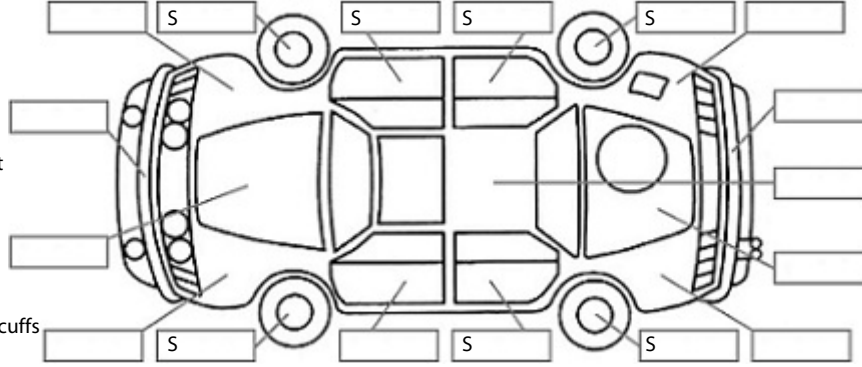

<b>Make:</b> Peugeot	<b>Model:</b> 3008	<b>Body Style:</b> SUV
<b>Year:</b> 2016	<b>Registration:</b> KGA103	<b>Reg Expiry:</b> 19 Dec 2024
<b>WoF Expiry:</b> 03 Dec 2024	<b>Odometer:</b> 42,940 Kms	<b>Good No:</b> 25707435
<b>VIN:</b> VF30U5FVAFS107603	<b>Next Service:</b>	<b>Service History:</b>

**Key:**

- S = scratch
- D = dent
- R = rust
- PT = paint defect
- C = crack
- P = pin dent
- \* = decals
- SC = stone chips
- W = significant scuffs

Body Inspection Comments

Note: some defects & blemishes may not be displayed in the diagram