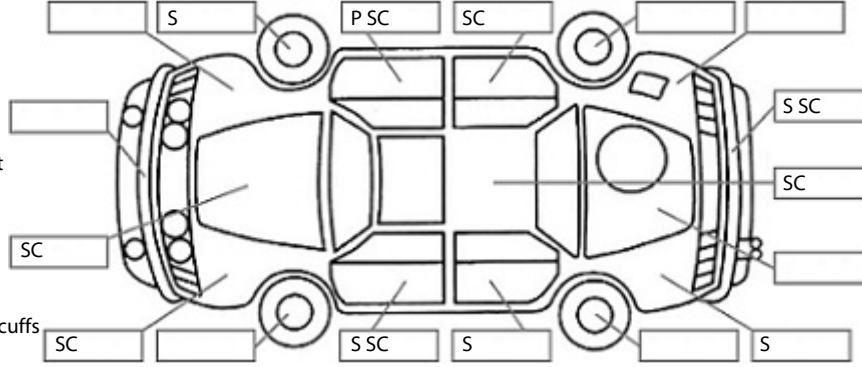

<b>Make:</b> Nissan	<b>Model:</b> Pathfinder	<b>Body Style:</b> SUV
<b>Year:</b> 2016	<b>Registration:</b> MTR283	<b>Reg Expiry:</b> 22 Apr 2024
<b>WoF Expiry:</b> 02 Feb 2025	<b>Odometer:</b> 91,974 Kms	<b>Good No:</b> 25704838
<b>VIN:</b> 5N1AR2MN1GC65598	<b>Next Service:</b> 101,977 Kms	<b>Service History:</b> No

**Key:**

- S = scratch
- D = dent
- R = rust
- PT = paint defect
- C = crack
- P = pin dent
- \* = decals
- SC = stone chips
- W = significant scuffs

Body Inspection Comments

RH headlight cracked.

Note: some defects & blemishes may not be displayed in the diagram

Engine Timing Mechanism: Timing Chain  
Evidence of Cam Belt Replacement: Not Applicable Kms:

	Pass	Fail	N/A
<b>Engine</b>			
Oil level	✓		
Smoke & fumes	✓		
Performance	✓		
Noise	✓		
<b>Cooling System</b>			
Coolant condition	✓		
Performance	✓		
Radiator / Hoses (visual)	✓		
<b>Transmission</b>			
Operation	✓		
Noise	✓		
Clutch			✓
CV joints	✓		
Wheel bearings	✓		
<b>Brakes</b>			
Performance	✓		
Hand Brake	✓		
<b>Tyres</b> (lowest observed tread depth of tyres)			
Left front	6.0	mm	
Right front	6.0	mm	
Left rear	3.0	mm	
Right rear	2.5	mm	
Spare	Yes		
<b>Suspension</b>			
Suspension performance	✓		
Steering performance	✓		
Shock absorbers	✓		
<b>Air Conditioning / Heater</b>			
Operation	✓		
<b>Electrical / Accessories</b>			
Head lights	✓		
Tail lights	✓		
Indicators	✓		
Dashboard warning lights	✓		
Wipers (front & rear)	✓		
Window winder FL	✓		
Window winder FR	✓		
Window winder RL	✓		
Window winder RR	✓		
Rear view mirrors	✓		
Radio (basic test only)	✓		
CD (basic test only)	✓		
Number of keys	1		
Central locking	✓		
Remote locking	✓		
Sat. Nav. (basic test only)			✓
Reversing camera	✓		