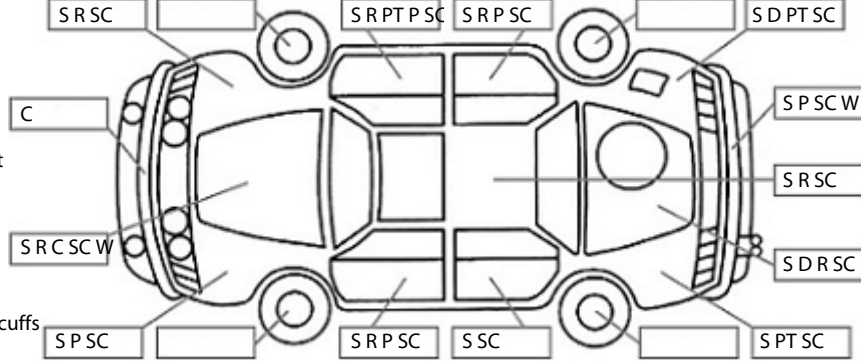

**Key:**

- S = scratch
- D = dent
- R = rust
- PT = paint defect
- C = crack
- P = pin dent
- \* = decals
- SC = stone chips
- W = significant scuffs

Body Inspection Comments

High Stop Light Missing  
Canopy Struts Weak

Note: some defects & blemishes may not be displayed in the diagram

Conditions During Body Inspection:

Under Carriage & Under Bonnet Inspection Comments

Interior Comments

Seats	Driver Seat Torn
Carpets	Average
Panels	Average
Dashboard	Average

General Comments

Road Conditions During Test Drive: Dry

Engine Timing Mechanism: Timing Chain  
Evidence of Cam Belt Replacement: Not Applicable Kms:

	Pass	Fail	N/A
<b>Engine</b>			
Oil level	✓		
Smoke & fumes	✓		
Performance	✓		
Noise	✓		
<b>Cooling System</b>			
Coolant condition	✓		
Performance	✓		
Radiator / Hoses (visual)	✓		
<b>Transmission</b>			
Operation	✓		
Noise	✓		
Clutch	✓		
CV joints			✓
Wheel bearings	✓		
<b>Brakes</b>			
Performance	✓		
Hand Brake	✓		
<b>Tyres</b> (lowest observed tread depth of tyres)			
Left front	5.5	mm	
Right front	5.5	mm	
Left rear	3.5	mm	
Right rear	3.5	mm	
Spare	Yes		
<b>Suspension</b>			
Suspension performance	✓		
Steering performance	✓		
Shock absorbers	✓		
<b>Air Conditioning / Heater</b>			
Operation	✓		
<b>Electrical / Accessories</b>			
Head lights	✓		
Tail lights	✓		
Indicators	✓		
Dashboard warning lights	✓		
Wipers (front & rear)	✓		
Window winder FL	✓		
Window winder FR	✓		
Window winder RL		✓	
Window winder RR		✓	
Rear view mirrors	✓		
Radio (basic test only)	✓		
CD (basic test only)	✓		
Number of keys	1		
Central locking	✓		
Remote locking	✓		
Sat. Nav. (basic test only)			✓
Reversing camera		✓	