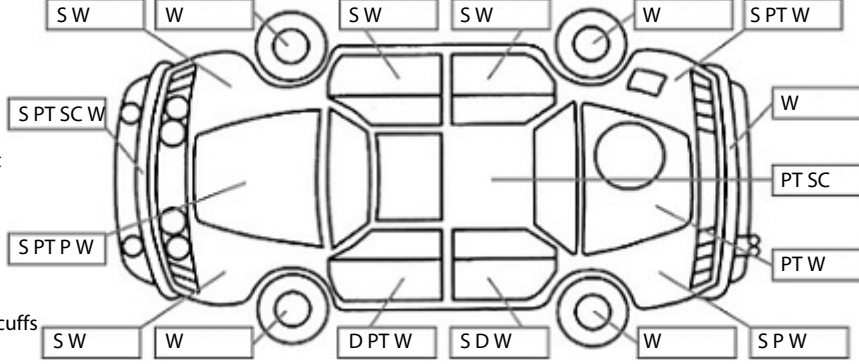

Key:

- S = scratch
- D = dent
- R = rust
- PT = paint defect
- C = crack
- P = pin dent
- * = decals
- SC = stone chips
- W = significant scuffs

Body Inspection Comments

Note: some defects & blemishes may not be displayed in the diagram

LHR taillight cracked, has clear coat coming off roof, no radio aerial, LHR exterior door trim coming off, minor windscreen chips

Conditions During Body Inspection: Wet

Under Carriage & Under Bonnet Inspection Comments