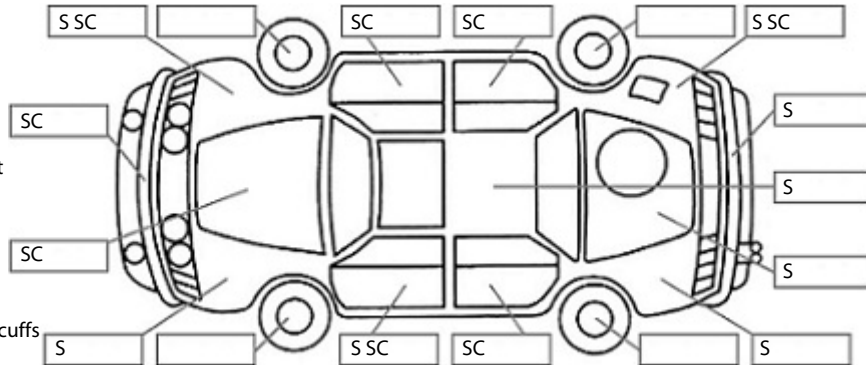

Make: Peugeot	Model: 3008	Body Style: SUV
Year: 2010	Registration: FPP912	Reg Expiry: 29 Nov 2024
WoF Expiry: 28 Jun 2024	Odometer: 135,005 Kms	Good No: 25703458
VIN: VF30URHHAAS149214	Next Service: 145000	Service History: Yes

Key:

- S = scratch
- D = dent
- R = rust
- PT = paint defect
- C = crack
- P = pin dent
- * = decals
- SC = stone chips
- W = significant scuffs

Body Inspection Comments

Note: some defects & blemishes may not be displayed in the diagram

Windscreen has stonechips and a small crack forming in cva

Conditions During Body Inspection: Dry

Under Carriage & Under Bonnet Inspection Comments

Interior Comments

Seats	Average
Carpets	Average
Panels	Average
Dashboard	Average