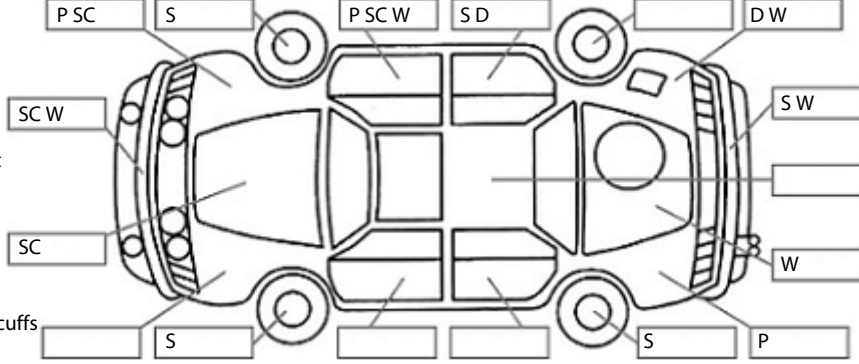

Key:

- S = scratch
- D = dent
- R = rust
- PT = paint defect
- C = crack
- P = pin dent
- * = decals
- SC = stone chips
- W = significant scuffs

Body Inspection Comments

Note: some defects & blemishes may not be displayed in the diagram

Seats	RF seat ripped ,
Carpets	Good
Panels	Good
Dashboard	Good

General Comments

Road Conditions During Test Drive: Dry

Engine Timing Mechanism: Timing Chain
Evidence of Cam Belt Replacement: Not Applicable Kms: