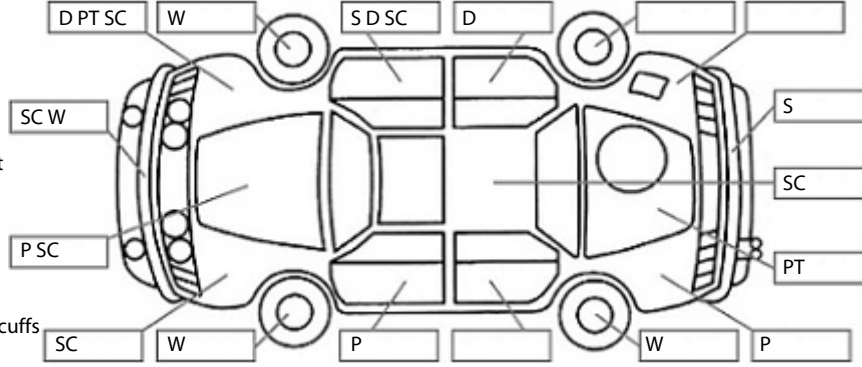

**Key:**

- S = scratch
- D = dent
- R = rust
- PT = paint defect
- C = crack
- P = pin dent
- \* = decals
- SC = stone chips
- W = significant scuffs

**Body Inspection Comments**

Clear paint is flaking on rear spoiler  
2 alloy wheel centre caps are missing.

**General Comments**

Driver's seat base side plastic trim is cracked.  
Right door mirror housing is cracked.

Road Conditions During Test Drive: Dry

Engine Timing Mechanism: Timing Chain  
Evidence of Cam Belt Replacement: Not Applicable Kms: