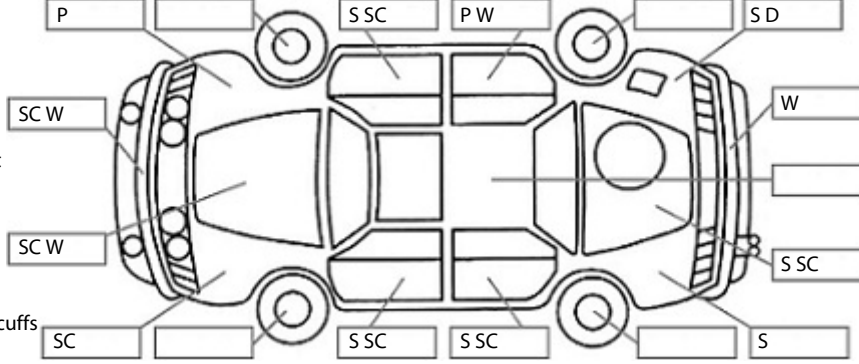

**Key:**

- S = scratch
- D = dent
- R = rust
- PT = paint defect
- C = crack
- P = pin dent
- \* = decals
- SC = stone chips
- W = significant scuffs

Body Inspection Comments

Windscreen rubber seals loose, taped over

Note: some defects & blemishes may not be displayed in the diagram

Conditions During Body Inspection: Dry

Under Carriage & Under Bonnet Inspection Comments

Interior Comments

Seats	Average
Carpets	Average
Panels	Average
Dashboard	Average