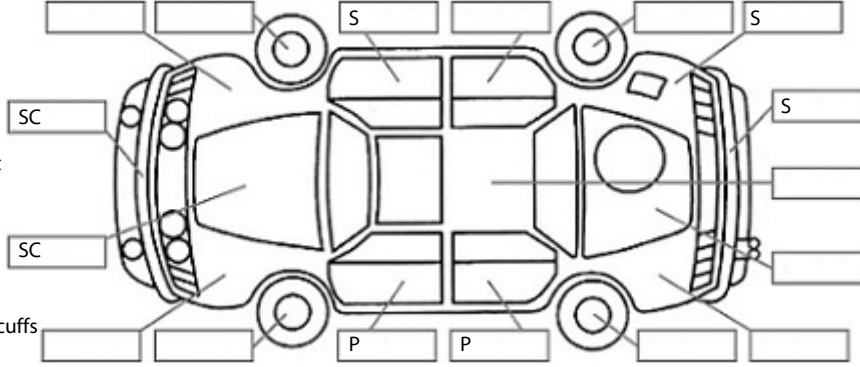

Key:

- S = scratch
- D = dent
- R = rust
- PT = paint defect
- C = crack
- P = pin dent
- * = decals
- SC = stone chips
- W = significant scuffs

Body Inspection Comments

Note: some defects & blemishes may not be displayed in the diagram

Engine Timing Mechanism: Timing Chain
Evidence of Cam Belt Replacement: Not Applicable Kms:

	Pass	Fail	N/A
Engine			
Oil level	✓		
Smoke & fumes	✓		
Performance	✓		
Noise	✓		
Cooling System			
Coolant condition	✓		
Performance	✓		
Radiator / Hoses (visual)	✓		
Transmission			
Operation	✓		
Noise	✓		
Clutch			✓
CV joints	✓		
Wheel bearings	✓		
Brakes			
Performance	✓		
Hand Brake	✓		
Tyres (lowest observed tread depth of tyres)			
Left front	4.0	mm	
Right front	4.0	mm	
Left rear	7.0	mm	
Right rear	7.0	mm	
Spare	Yes		
Suspension			
Suspension performance	✓		
Steering performance	✓		
Shock absorbers	✓		
Air Conditioning / Heater			
Operation	✓		
Electrical / Accessories			
Head lights	✓		
Tail lights	✓		
Indicators	✓		
Dashboard warning lights	✓		
Wipers (front & rear)	✓		
Window winder FL	✓		
Window winder FR	✓		
Window winder RL	✓		
Window winder RR	✓		
Rear view mirrors	✓		
Radio (basic test only)	✓		
CD (basic test only)			✓
Number of keys	2		
Central locking	✓		
Remote locking	✓		
Sat. Nav. (basic test only)			✓
Reversing camera	✓		