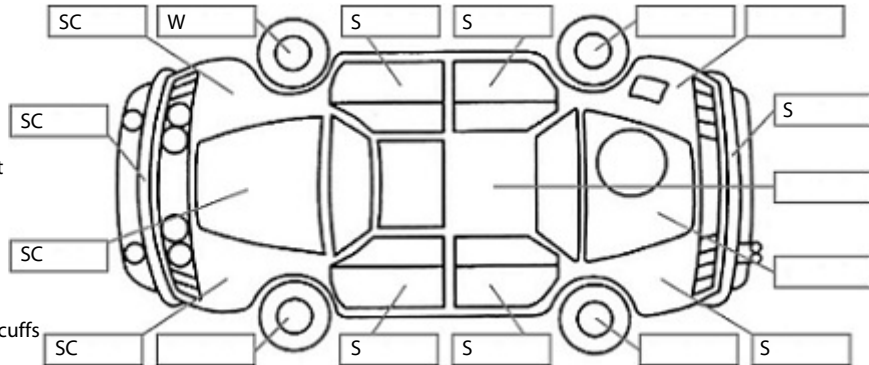

Key:

- S = scratch
- D = dent
- R = rust
- PT = paint defect
- C = crack
- P = pin dent
- * = decals
- SC = stone chips
- W = significant scuffs

Body Inspection Comments

Stone chip windscreen CVA.
L/F wheel missing centre cap.
Left sill dent/scratched. Spare wheel not secure/flat.

Note: some defects & blemishes may not be displayed in the diagram

Conditions During Body Inspection: Dry

Under Carriage & Under Bonnet Inspection Comments

Front wheel drive.
Coolant overfull. L/F wheel tyre tread damaged.
R/R wheel bearing rough. Engine oil leak.