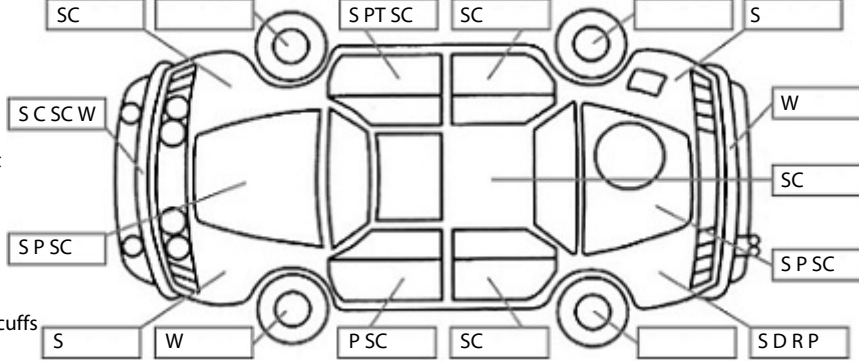

Key:

- S = scratch
- D = dent
- R = rust
- PT = paint defect
- C = crack
- P = pin dent
- * = decals
- SC = stone chips
- W = significant scuffs

Body Inspection Comments

Note: some defects & blemishes may not be displayed in the diagram

Minor oil leaks

Interior Comments

Seats	Good
Carpets	Good
Panels	Good
Dashboard	Good

General Comments

Road Conditions During Test Drive: Dry

Engine Timing Mechanism: Timing Chain
Evidence of Cam Belt Replacement: Not Applicable Kms: