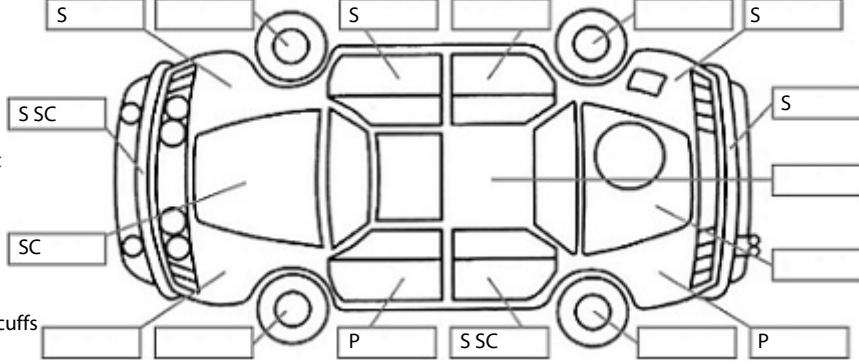

<b>Make:</b> Nissan	<b>Model:</b> Wingroad	<b>Body Style:</b> Wagon
<b>Year:</b> 2008	<b>Registration:</b> MTU692	<b>Reg Expiry:</b> 22 May 2024
<b>WoF Expiry:</b> 12 Mar 2025	<b>Odometer:</b> 58,380 Kms	<b>Good No:</b> 25696885
<b>VIN:</b> 7AT0DH5GX2010132E	<b>Next Service:</b> 68000	<b>Service History:</b> No

**Key:**

- S = scratch
- D = dent
- R = rust
- PT = paint defect
- C = crack
- P = pin dent
- \* = decals
- SC = stone chips
- W = significant scuffs

Body Inspection Comments

Note: some defects & blemishes may not be displayed in the diagram

Engine Timing Mechanism: Timing Chain  
Evidence of Cam Belt Replacement: Not Applicable Kms:

	Pass	Fail	N/A
<b>Engine</b>			
Oil level	✓		
Smoke & fumes	✓		
Performance	✓		
Noise	✓		
<b>Cooling System</b>			
Coolant condition	✓		
Performance	✓		
Radiator / Hoses (visual)	✓		
<b>Transmission</b>			
Operation	✓		
Noise	✓		
Clutch			✓
CV joints	✓		
Wheel bearings	✓		
<b>Brakes</b>			
Performance	✓		
Hand Brake	✓		
<b>Tyres</b> (lowest observed tread depth of tyres)			
Left front	6.5	mm	
Right front	6.5	mm	
Left rear	6.0	mm	
Right rear	6.0	mm	
Spare	Yes		
<b>Suspension</b>			
Suspension performance	✓		
Steering performance	✓		
Shock absorbers	✓		
<b>Air Conditioning / Heater</b>			
Operation	✓		
<b>Electrical / Accessories</b>			
Head lights	✓		
Tail lights	✓		
Indicators	✓		
Dashboard warning lights	✓		
Wipers (front & rear)	✓		
Window winder FL	✓		
Window winder FR	✓		
Window winder RL	✓		
Window winder RR	✓		
Rear view mirrors	✓		
Radio (basic test only)	✓		
CD (basic test only)	✓		
Number of keys	2		
Central locking	✓		
Remote locking	✓		
Sat. Nav. (basic test only)			✓
Reversing camera			✓