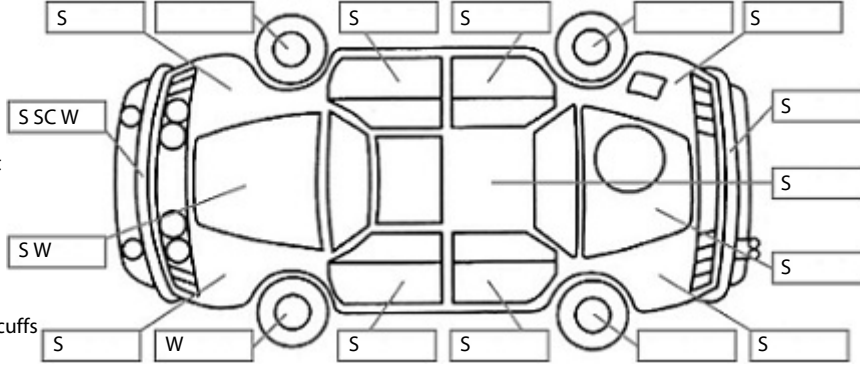

**Key:**

- S = scratch
- D = dent
- R = rust
- PT = paint defect
- C = crack
- P = pin dent
- \* = decals
- SC = stone chips
- W = significant scuffs

Body Inspection Comments

Tiny rust spots on roof

Note: some defects & blemishes may not be displayed in the diagram

Engine Timing Mechanism: Timing Chain  
Evidence of Cam Belt Replacement: Not Applicable Kms:

	Pass	Fail	N/A
<b>Engine</b>			
Oil level	✓		
Smoke & fumes	✓		
Performance	✓		
Noise	✓		
<b>Cooling System</b>			
Coolant condition	✓		
Performance	✓		
Radiator / Hoses (visual)	✓		
<b>Transmission</b>			
Operation	✓		
Noise	✓		
Clutch			✓
CV joints	✓		
Wheel bearings	✓		
<b>Brakes</b>			
Performance	✓		
Hand Brake	✓		
<b>Tyres</b> (lowest observed tread depth of tyres)			
Left front	7	mm	
Right front	7	mm	
Left rear	1	mm	
Right rear	3	mm	
Spare	Yes		
<b>Suspension</b>			
Suspension performance	✓		
Steering performance	✓		
Shock absorbers	✓		
<b>Air Conditioning / Heater</b>			
Operation	✓		
<b>Electrical / Accessories</b>			
Head lights	✓		
Tail lights	✓		
Indicators	✓		
Dashboard warning lights	✓		
Wipers (front & rear)	✓		
Window winder FL	✓		
Window winder FR	✓		
Window winder RL	✓		
Window winder RR	✓		
Rear view mirrors	✓		
Radio (basic test only)	✓		
CD (basic test only)			✓
Number of keys	1		
Central locking	✓		
Remote locking	✓		
Sat. Nav. (basic test only)			✓
Reversing camera	✓		