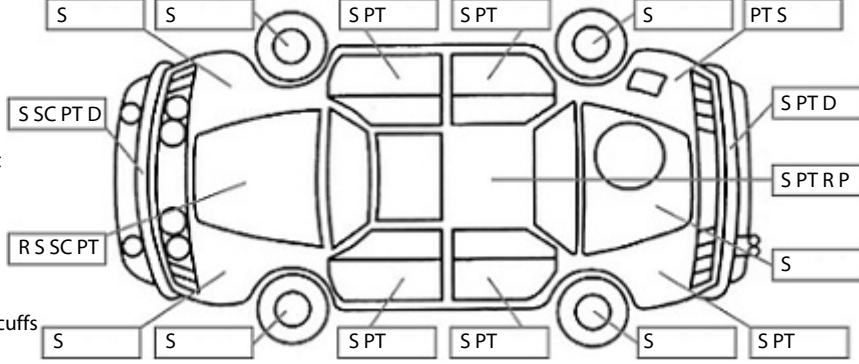

Make: Toyota	Model: Corolla	Body Style: Hatchback
Year: 2006	Registration: GSL536	Reg Expiry: 11 Feb 2025
WoF Expiry: 11 Aug 2024	Odometer: 196,887 Kms	Good No: 25696420
VIN: 7AT0H607X12381600	Next Service:	Service History:

Key:

- S = scratch
- D = dent
- R = rust
- PT = paint defect
- C = crack
- P = pin dent
- * = decals
- SC = stone chips
- W = significant scuffs

Body Inspection Comments

Clear coat peeling in multiple areas

General Comments

Road Conditions During Test Drive: Dry

Engine Timing Mechanism: Timing Chain
Evidence of Cam Belt Replacement: No Kms:

	Pass	Fail	N/A
Engine			
Oil level	✓		
Smoke & fumes	✓		
Performance	✓		
Noise	✓		
Cooling System			
Coolant condition	✓		
Performance	✓		
Radiator / Hoses (visual)	✓		
Transmission			
Operation	✓		
Noise	✓		
Clutch			✓
CV joints	✓		
Wheel bearings	✓		
Brakes			
Performance	✓		
Hand Brake	✓		
Tyres (lowest observed tread depth of tyres)			
Left front	3.2	mm	
Right front	3.5	mm	
Left rear	4.5	mm	
Right rear	4.0	mm	
Spare	N/A		
Suspension			
Suspension performance	✓		
Steering performance	✓		
Shock absorbers	✓		
Air Conditioning / Heater			
Operation	✓		
Electrical / Accessories			
Head lights	✓		
Tail lights	✓		
Indicators	✓		
Dashboard warning lights	✓		
Wipers (front & rear)	✓		
Window winder FL	✓		
Window winder FR	✓		
Window winder RL	✓		
Window winder RR	✓		
Rear view mirrors	✓		
Radio (basic test only)	✓		
CD (basic test only)	✓		
Number of keys	1		
Central locking	✓		
Remote locking	✓		
Sat. Nav. (basic test only)			✓
Reversing camera			✓