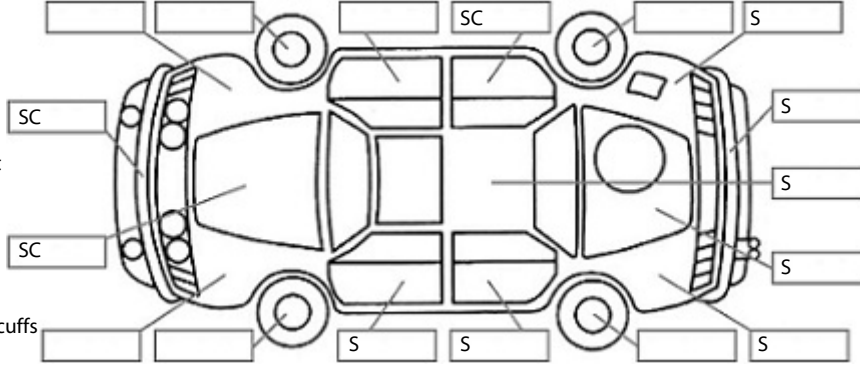

<b>Make:</b> Nissan	<b>Model:</b> NV350	<b>Body Style:</b> Van
<b>Year:</b> 2016	<b>Registration:</b> PFA415	<b>Reg Expiry:</b> 15 Nov 2023
<b>WoF Expiry:</b> 01 Aug 2024	<b>Odometer:</b> 56,560 Kms	<b>Good No:</b> 25696340
<b>VIN:</b> 7AT0DH8RX22039007	<b>Next Service:</b>	<b>Service History:</b>

**Key:**

- S = scratch
- D = dent
- R = rust
- PT = paint defect
- C = crack
- P = pin dent
- \* = decals
- SC = stone chips
- W = significant scuffs

Body Inspection Comments

Note: some defects & blemishes may not be displayed in the diagram

Engine Timing Mechanism: Timing Chain  
Evidence of Cam Belt Replacement: Not Applicable Kms:

	Pass	Fail	N/A
<b>Engine</b>			
Oil level	✓		
Smoke & fumes	✓		
Performance	✓		
Noise	✓		
<b>Cooling System</b>			
Coolant condition	✓		
Performance	✓		
Radiator / Hoses (visual)	✓		
<b>Transmission</b>			
Operation	✓		
Noise	✓		
Clutch			✓
CV joints	✓		
Wheel bearings	✓		
<b>Brakes</b>			
Performance	✓		
Hand Brake	✓		
<b>Tyres</b> (lowest observed tread depth of tyres)			
Left front	7	mm	
Right front	7	mm	
Left rear	7	mm	
Right rear	7	mm	
Spare		Yes	
<b>Suspension</b>			
Suspension performance	✓		
Steering performance	✓		
Shock absorbers	✓		
<b>Air Conditioning / Heater</b>			
Operation	✓		
<b>Electrical / Accessories</b>			
Head lights	✓		
Tail lights	✓		
Indicators	✓		
Dashboard warning lights	✓		
Wipers (front & rear)	✓		
Window winder FL	✓		
Window winder FR	✓		
Window winder RL	✓		
Window winder RR	✓		
Rear view mirrors	✓		
Radio (basic test only)	✓		
CD (basic test only)	✓		
Number of keys	1		
Central locking	✓		
Remote locking	✓		
Sat. Nav. (basic test only)			✓
Reversing camera	✓		