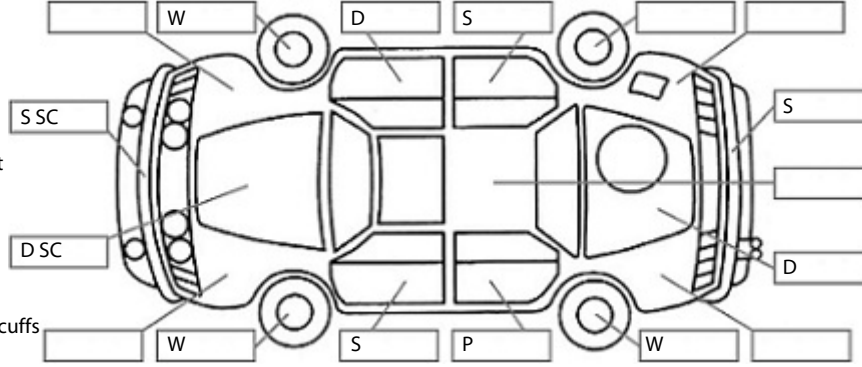

Make: Hyundai	Model: I30	Body Style: Wagon
Year: 2019	Registration: MGA113	Reg Expiry: 29 Sep 2024
WoF Expiry: 30 Aug 2024	Odometer: 73,056 Kms	Good No: 25695578
VIN: TMAH3815MKJ05140!	Next Service: 74000	Service History: Yes

Key:

- S = scratch
- D = dent
- R = rust
- PT = paint defect
- C = crack
- P = pin dent
- * = decals
- SC = stone chips
- W = significant scuffs

Body Inspection Comments

Note: some defects & blemishes may not be displayed in the diagram