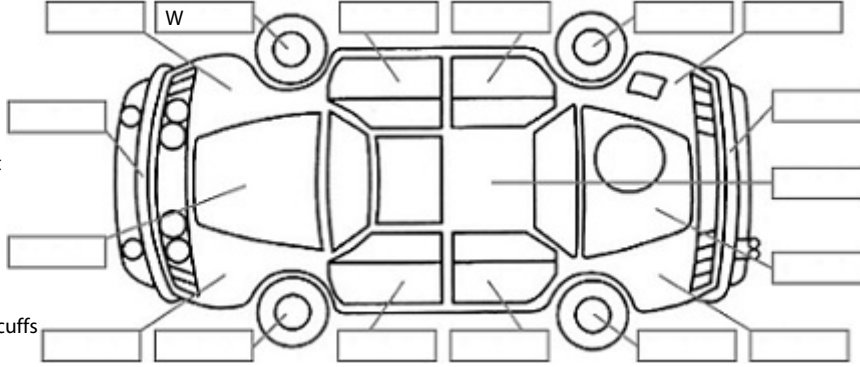

<b>Make:</b> Subaru	<b>Model:</b> Impreza	<b>Body Style:</b> Hatchback
<b>Year:</b> 2014	<b>Registration:</b>	<b>Reg Expiry:</b>
<b>WoF Expiry:</b> 30 Apr 2025	<b>Odometer:</b> 15,216 Kms	<b>Good No:</b> 25691518
<b>VIN:</b> 7AT0GF09X24013853	<b>Next Service:</b> 25,213 km	<b>Service History:</b> No

**Key:**

- S = scratch
- D = dent
- R = rust
- PT = paint defect
- C = crack
- P = pin dent
- \* = decals
- SC = stone chips
- W = significant scuffs

Body Inspection Comments

Note: some defects & blemishes may not be displayed in the diagram