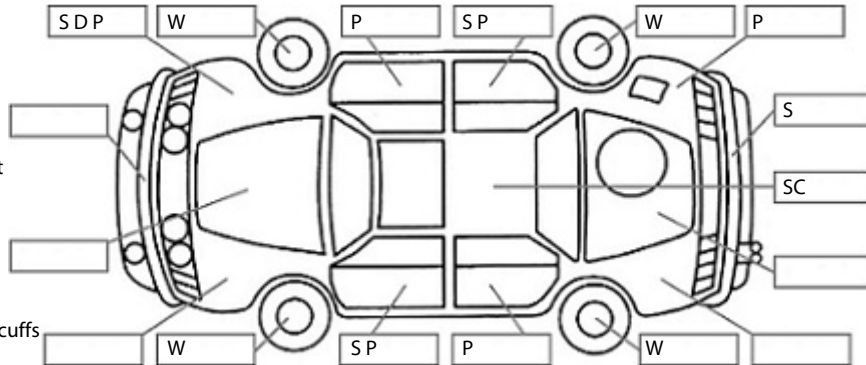

Key:

- S = scratch
- D = dent
- R = rust
- PT = paint defect
- C = crack
- P = pin dent
- * = decals
- SC = stone chips
- W = significant scuffs

Body Inspection Comments

Right front park light out

Note: some defects & blemishes may not be displayed in the diagram

Engine Timing Mechanism: Timing Chain
 Evidence of Cam Belt Replacement: Not Applicable Kms:

	Pass	Fail	N/A
Engine			
Oil level	✓		
Smoke & fumes	✓		
Performance	✓		
Noise	✓		
Cooling System			
Coolant condition	✓		
Performance	✓		
Radiator / Hoses (visual)	✓		
Transmission			
Operation	✓		
Noise	✓		
Clutch			✓
CV joints	✓		
Wheel bearings	✓		
Brakes			
Performance	✓		
Hand Brake	✓		
Tyres (lowest observed tread depth of tyres)			
Left front	5	mm	
Right front	5	mm	
Left rear	4	mm	
Right rear	4	mm	
Spare		Yes	
Suspension			
Suspension performance	✓		
Steering performance	✓		
Shock absorbers	✓		
Air Conditioning / Heater			
Operation	✓		
Electrical / Accessories			
Head lights	✓		
Tail lights	✓		
Indicators	✓		
Dashboard warning lights	✓		
Wipers (front & rear)	✓		
Window winder FL	✓		
Window winder FR	✓		
Window winder RL	✓		
Window winder RR	✓		
Rear view mirrors	✓		
Radio (basic test only)	✓		
CD (basic test only)			✓
Number of keys	1		
Central locking	✓		
Remote locking	✓		
Sat. Nav. (basic test only)			✓
Reversing camera			✓