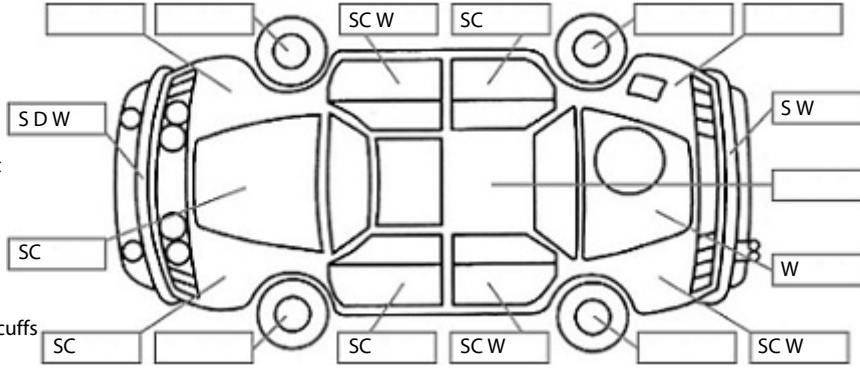

Key:

- S = scratch
- D = dent
- R = rust
- PT = paint defect
- C = crack
- P = pin dent
- * = decals
- SC = stone chips
- W = significant scuffs

Body Inspection Comments

Note: some defects & blemishes may not be displayed in the diagram