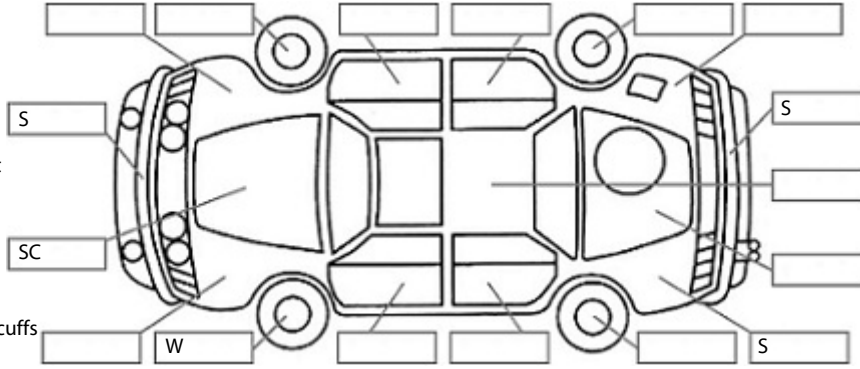

**Key:**

- S = scratch
- D = dent
- R = rust
- PT = paint defect
- C = crack
- P = pin dent
- \* = decals
- SC = stone chips
- W = significant scuffs

Body Inspection Comments

R/F door seal tear.

Note: some defects & blemishes may not be displayed in the diagram