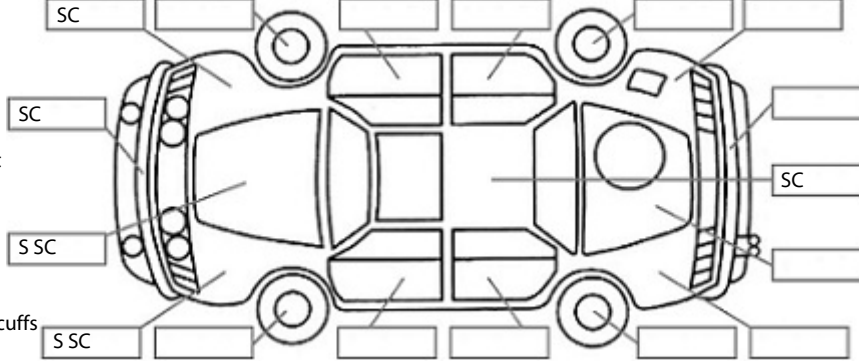

Make: Subaru	Model: XV	Body Style: Wagon
Year: 2013	Registration: NPQ100	Reg Expiry: 07 Jul 2024
WoF Expiry: 29 Apr 2025	Odometer: 138,035 Kms	Good No: 25679112
VIN: 7AT0GF1XX20063897	Next Service: 148030 kms	Service History: No

Key:

- S = scratch
- D = dent
- R = rust
- PT = paint defect
- C = crack
- P = pin dent
- * = decals
- SC = stone chips
- W = significant scuffs

Body Inspection Comments

Minor windscreen chips.

Note: some defects & blemishes may not be displayed in the diagram

Engine Timing Mechanism: Timing Chain
Evidence of Cam Belt Replacement: Not Applicable Kms:

	Pass	Fail	N/A
Engine			
Oil level	✓		
Smoke & fumes	✓		
Performance	✓		
Noise	✓		
Cooling System			
Coolant condition	✓		
Performance	✓		
Radiator / Hoses (visual)	✓		
Transmission			
Operation	✓		
Noise	✓		
Clutch			✓
CV joints	✓		
Wheel bearings	✓		
Brakes			
Performance	✓		
Hand Brake	✓		
Tyres (lowest observed tread depth of tyres)			
Left front	8.0	mm	
Right front	8.0	mm	
Left rear	3.3	mm	
Right rear	3.8	mm	
Spare	N/A		
Suspension			
Suspension performance	✓		
Steering performance	✓		
Shock absorbers	✓		
Air Conditioning / Heater			
Operation	✓		
Electrical / Accessories			
Head lights	✓		
Tail lights	✓		
Indicators	✓		
Dashboard warning lights	✓		
Wipers (front & rear)	✓		
Window winder FL	✓		
Window winder FR	✓		
Window winder RL	✓		
Window winder RR	✓		
Rear view mirrors	✓		
Radio (basic test only)	✓		
CD (basic test only)	✓		
Number of keys	2		
Central locking	✓		
Remote locking	✓		
Sat. Nav. (basic test only)			✓
Reversing camera	✓		