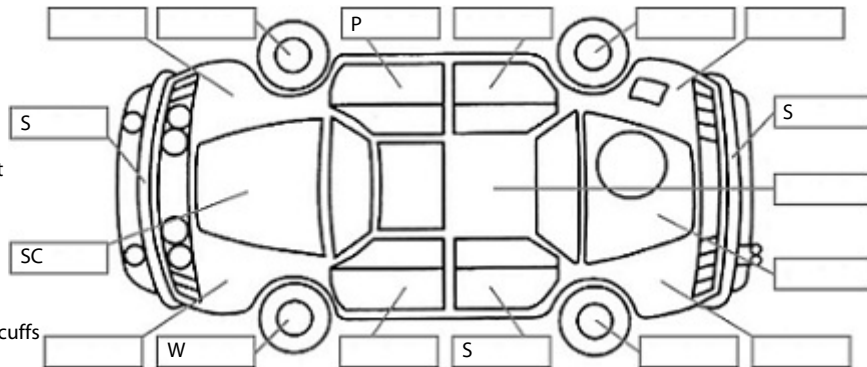

Key:

- S = scratch
- D = dent
- R = rust
- PT = paint defect
- C = crack
- P = pin dent
- * = decals
- SC = stone chips
- W = significant scuffs

Body Inspection Comments

Windscreen stone chip

Note: some defects & blemishes may not be displayed in the diagram