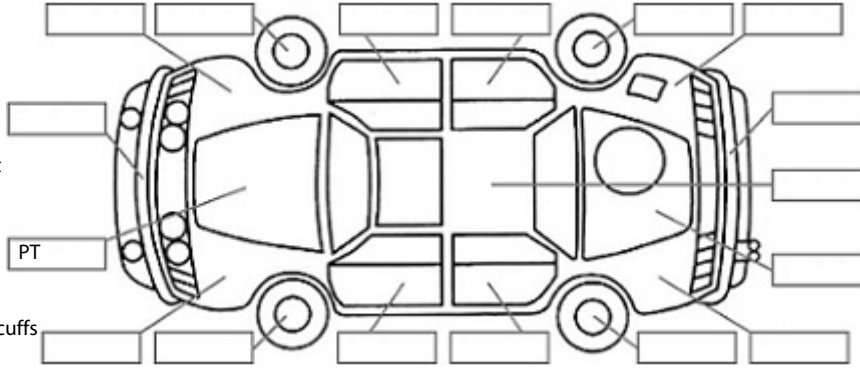

<b>Make:</b> Mitsubishi	<b>Model:</b> Delica	<b>Body Style:</b> Wagon
<b>Year:</b> 2008	<b>Registration:</b>	<b>Reg Expiry:</b>
<b>WoF Expiry:</b> 23 Apr 2025	<b>Odometer:</b> 81,671 Kms	<b>Good No:</b> 25676832
<b>VIN:</b> 7AT0CJ0PX24209085	<b>Next Service:</b> 91,665 km	<b>Service History:</b> No

**Key:**

- S = scratch
- D = dent
- R = rust
- PT = paint defect
- C = crack
- P = pin dent
- \* = decals
- SC = stone chips
- W = significant scuffs

Body Inspection Comments

Note: some defects & blemishes may not be displayed in the diagram