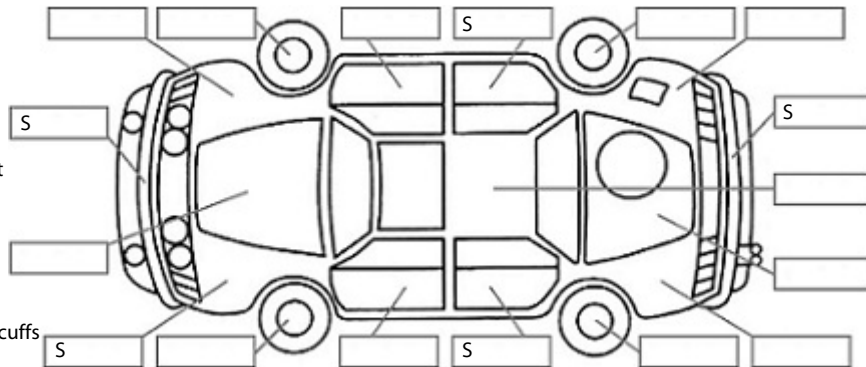

Make: Toyota	Model: Rav4	Body Style: SUV
Year: 2016	Registration: JWS112	Reg Expiry: 20 Dec 2024
WoF Expiry: 18 Dec 2024	Odometer: 53,314 Kms	Good No: 25675748
VIN: JTMRFREV00J088220	Next Service: 63,320 kms	Service History: No

Key:

- S = scratch
- D = dent
- R = rust
- PT = paint defect
- C = crack
- P = pin dent
- * = decals
- SC = stone chips
- W = significant scuffs

Body Inspection Comments

Note: some defects & blemishes may not be displayed in the diagram