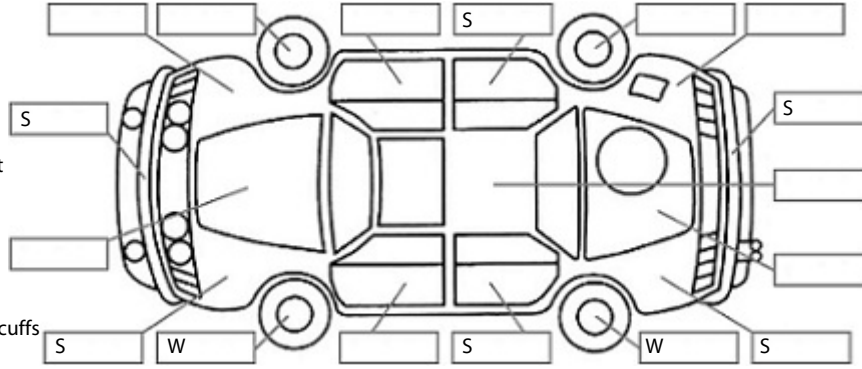

Key:

- S = scratch
- D = dent
- R = rust
- PT = paint defect
- C = crack
- P = pin dent
- * = decals
- SC = stone chips
- W = significant scuffs

Body Inspection Comments

Note: some defects & blemishes may not be displayed in the diagram